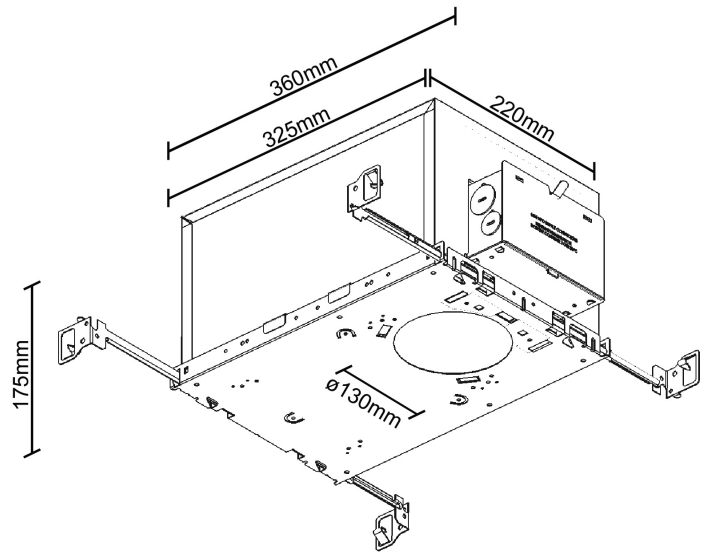

PROJECT	
TYPE	
SPECIFIER	
QUANTITY	
DATE	

IC-130-30-42

base number

DESCRIPTION

Insulated Ceiling New Construction Recessed Frame Kit (130mm (5 1/8")), Max. 29.4W 700mA - Tri-Mode Dimming

1. To build a product code in our configurator select the specify button on the base model # product page
2. To build a manual product code on this datasheet choose from the options listed below in blue font and add the suffix to the base model #

GENERAL

Division: Architectural

PHYSICAL

Fixture Material: Metal

ELECTRICAL

Lamp Type: LED

Total Output Wattage (W): 16-8-29.4

Dimming: Tri-Mode (Non-Dimming and Phase Dimming (120Vac only) and 0-10V Dimming)

Driver Type: Constant Current - Universal

Driver Class: Class 2

Input Voltage (V): 120 - 277

Constant Current (MA): 700

Constant Voltage (V): 24-42

Upon Request: 0-10Vdc dimming / Phase dimming @120Vac only / 277Vac

RATINGS AND CERTIFICATIONS

Certified By: Certified for North American Standards

IP rating: Dry