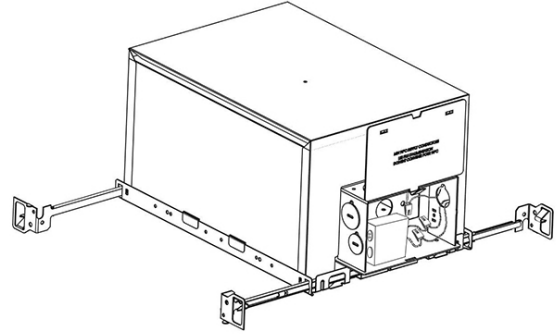

PROJECT	
TYPE	
SPECIFIER	
QUANTITY	
DATE	

IC-130-30-42

base number

DESCRIPTION

Insulated Ceiling New Construction Recessed Frame Kit (130mm (5 1/8")), Max. 29.4W 700mA - Tri-Mode Dimming

1. To build a product code in our configurator select the specify button on the base model # product page
2. To build a manual product code on this datasheet choose from the options listed below in blue font and add the suffix to the base model #

GENERAL

Division: Architectural

PHYSICAL

Fixture Material: Metal

ELECTRICAL

Lamp Type: LED

Total Output Wattage (W): 16-8-29.4

Dimming: Tri-Mode (Non-Dimming and Phase Dimming (120Vac only) and 0-10V Dimming)

Driver Type: Constant Current - Universal

Driver Class: Class 2

Input Voltage (V): 120 - 277

Constant Current (MA): 700

Constant Voltage (V): 24-42

Upon Request: 0-10Vdc dimming / Phase dimming @120Vac only / 277Vac

RATINGS AND CERTIFICATIONS

Certified By: Certified for North American Standards

IP rating: Dry