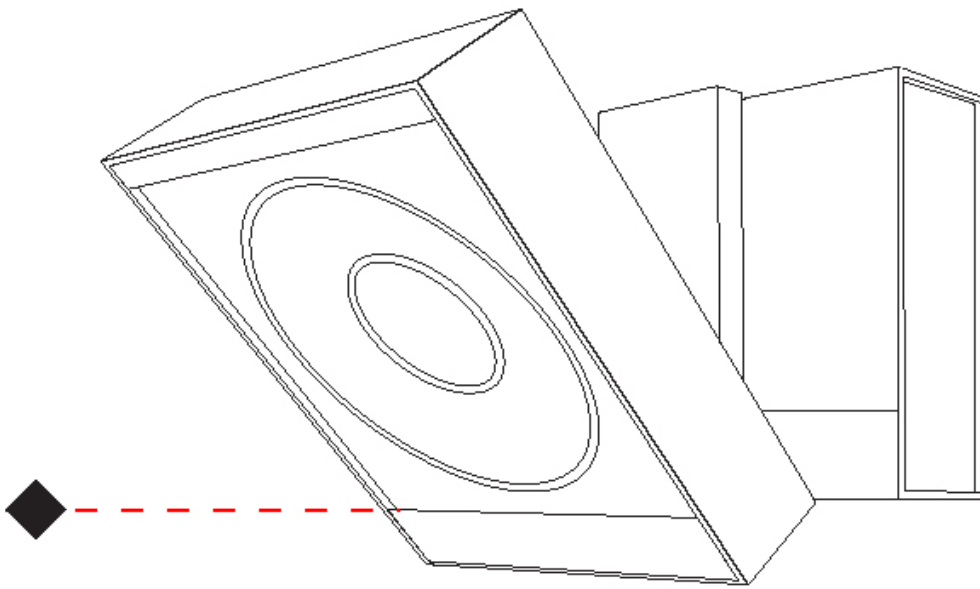

NEUTRA SURFACE

L7200001-

PROJECT _____

TYPE _____

NOTES _____

QUANTITY _____

DATE _____

A