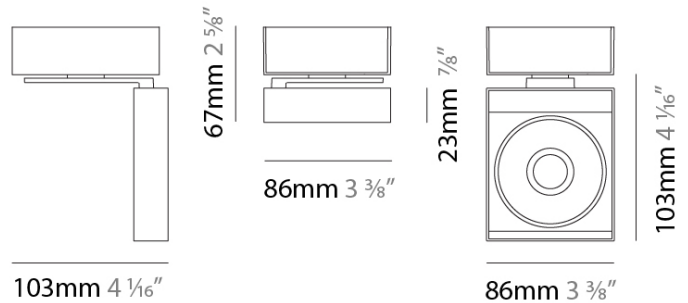

NEUTRA SURFACE

L7200001-

PROJECT _____

TYPE _____

NOTES _____

QUANTITY _____

DATE _____

GENERAL

Division: Architectural
Series: Neutra
Mounting Type: Surface
Mounting Location: Ceiling
Subcategory: Spots
Brand: Letroh

PHYSICAL

Shape: Rectangle
Length (mm): 86
Length (in): 3 3/8
Width (mm): 23
Width (in): 7/8
Height (mm): 103
Depth (mm): 67
Depth (in): 2 5/8
Height (in): 4 1/16
Extension (mm): 103
Extension (in): 4 1/16
Weight (kg): 0.65
Weight (lbs): 1.43
Light Distribution: Adjustable / Direct
Diffuser: Clear Glass
Fixture Finish: SSR / BLK
Fixture Material: Aluminum

ELECTRICAL

Lamp Type: LED
Dimming: Tri-Mode (Non-Dimming and Phase Dimming (120Vac only) and 0-10V Dimming)
Driver Included: Yes
Driver Location: Integrated
Driver Type: Constant Current - 120Vac - Non-dimming
Driver Class: Class 2
Input Voltage (V): 120 / 277
Total Output Wattage (W): 13
Constant Current (MA): 350
Input Wattage (Range): 10 - 19 W
Upon Request: (Not included - see components) Integral: 0-10Vdc dimming / Phase dimming @120Vac only / Non-dimming @277Vac

LED

Number of LEDs: 1
Color Temperature (°K): 3000 / 4000
Delivered Lumens (Range): 500 - 1999 lm
Max. Delivered Lumen (lm): 1150 / 1200
CRI: >90 CRI
Lamp Life (hrs): 50000

OPTICAL

Adjustability: Rotational 360°; Tilt 90°

RATINGS AND CERTIFICATIONS

Certified By: Certified for North American Standards
IP rating: IP20