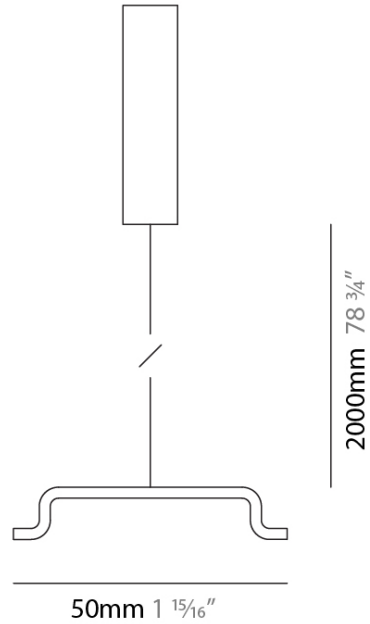

NODO

L7900002

GENERAL

Division: Architectural _____

Series: Nodo _____

Brand: Letroh _____

PHYSICAL

Length (mm): 50 _____

Length (in): 1 ¹⁵/₁₆ _____

Height (mm): 2000 _____

Height (in): 78 ³/₄ _____

Fixture Finish: SSR _____

Fixture Material: Aluminum _____

ELECTRICAL

LED

OPTICAL

RATINGS AND CERTIFICATIONS

Certified By: Certified for North American Standards _____

IP rating: IP20 _____