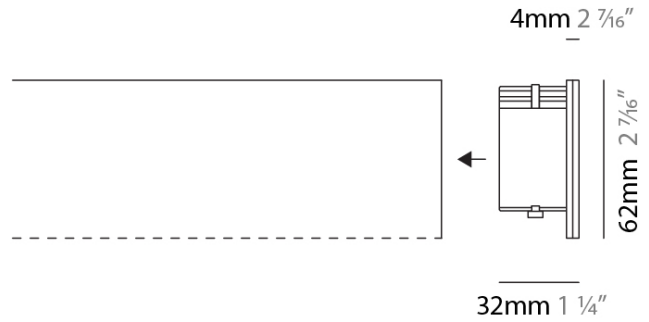

NODO

L7900003-

GENERAL

Division: Architectural _____

Series: Nodo _____

Brand: Letroh _____

PHYSICAL

Shape: Rectangle _____

Width (mm): 32 _____

Width (in): 1 1/4 _____

Height (mm): 62 _____

Depth (mm): 4 _____

Depth (in): 3/16 _____

Height (in): 2 7/16 _____

Fixture Finish: SSR / WHI / BLK _____

Fixture Material: Insulating Plastic / Aluminum _____

ELECTRICAL

LED

OPTICAL

RATINGS AND CERTIFICATIONS

Certified By: Certified for North American Standards _____

IP rating: IP20 _____

---- INDICATES OPEN SIDE