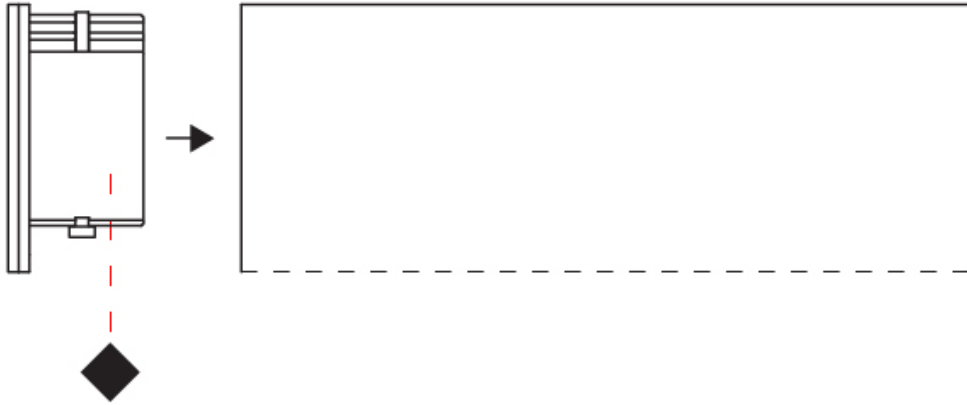

NODO

L7900004-

PROJECT _____

TYPE _____

NOTES _____

QUANTITY _____

DATE _____

A