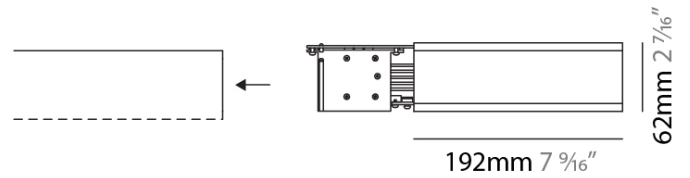

NODO

L7900005-

GENERAL

Series: Nodo _____
 Brand: Letroh _____

PHYSICAL

Shape: Rectangle _____
 Length (mm): 192 _____
 Length (in): 7 ⁹/₁₆ _____
 Width (mm): 20 _____
 Width (in): 13/16 _____
 Height (mm): 62 _____
 Height (in): 2 ⁷/₁₆ _____
 Fixture Finish: SSR / WHI / BLK _____
 Fixture Material: Aluminum _____

ELECTRICAL

LED

OPTICAL

RATINGS AND CERTIFICATIONS

Certified By: Certified for North American Standards _____
 IP rating: IP20 _____

--- INDICATES OPEN SIDE

NODO

L7900005-