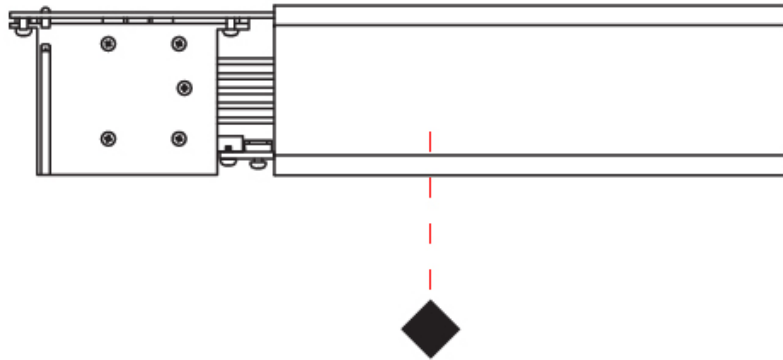

NODO

L7900005-

PROJECT _____

TYPE _____

NOTES _____

QUANTITY _____

DATE _____