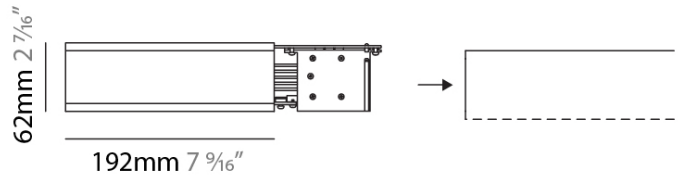

NODO

L7900006-

GENERAL

Division: Architectural _____

Series: Nodo _____

Brand: Letroh _____

PHYSICAL

Shape: Rectangle _____

Length (mm): 192 _____

Length (in): 7 ⁹/₁₆ _____

Width (mm): 20 _____

Width (in): 13/16 _____

Height (mm): 62 _____

Height (in): 2 ⁷/₁₆ _____

Fixture Finish: SSR / WHI / BLK _____

Fixture Material: Aluminum _____

ELECTRICAL

LED

OPTICAL

RATINGS AND CERTIFICATIONS

Certified By: Certified for North American Standards _____

IP rating: IP20 _____

--- INDICATES OPEN SIDE