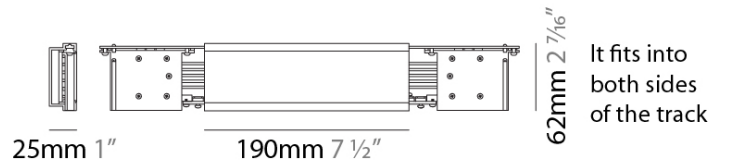

NODO

L7900007-

GENERAL

Division: Architectural _____

Series: Nodo _____

Brand: Letroh _____

PHYSICAL

Shape: Rectangle _____

Length (mm): 192 _____

Length (in): 7 ⁹/₁₆ _____

Width (mm): 25 _____

Width (in): 1 _____

Height (mm): 62 _____

Height (in): 2 ⁷/₁₆ _____

Fixture Finish: SSR / WHI / BLK _____

Fixture Material: Aluminum _____

ELECTRICAL

LED

OPTICAL

RATINGS AND CERTIFICATIONS

Certified By: Certified for North American Standards _____

IP rating: IP20 _____