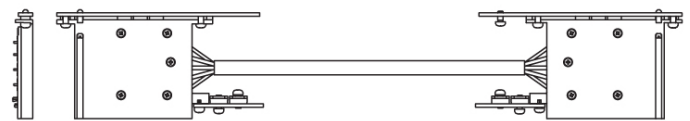

NODO

L7900011

GENERAL

Division: Architectural _____

Series: Nodo _____

Brand: Letroh _____

PHYSICAL

Shape: Rectangle _____

Length (mm): 300 _____

Length (in): 11 ¹³/₁₆ _____

Width (mm): 20 _____

Width (in): 13/16 _____

Height (mm): 62 _____

Height (in): 2 ⁷/₁₆ _____

Fixture Material: Aluminum _____

ELECTRICAL

LED

OPTICAL

RATINGS AND CERTIFICATIONS

Certified By: Certified for North American Standards _____

IP rating: IP20 _____

300mm 11 ¹³/₁₆"

A