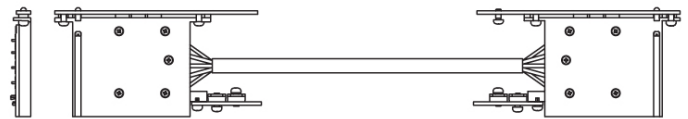

NODO

L7900012

GENERAL

Division: Architectural _____

Series: Nodo _____

Brand: Letroh _____

PHYSICAL

Shape: Rectangle _____

Length (mm): 1000 _____

Length (in): 39 3/8 _____

Width (mm): 20 _____

Width (in): 13/16 _____

Height (mm): 93 _____

Height (in): 3 11/16 _____

Fixture Material: Aluminum _____

ELECTRICAL

LED

OPTICAL

RATINGS AND CERTIFICATIONS

Certified By: Certified for North American Standards _____

IP rating: IP20 _____

1000mm 39 3/8"

A