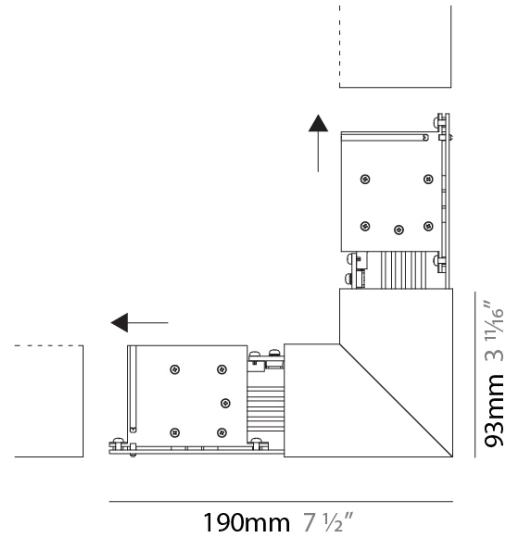

NODO

L7900013-

GENERAL

Division: Architectural _____

Series: Nodo _____

Brand: Letroh _____

PHYSICAL

Shape: Rectangle _____

Length (mm): 190 + 190 _____

Length (in): 7 ½ _____

Width (mm): 20 _____

Width (in): 13/16 _____

Height (mm): 62 _____

Height (in): 2 ¼ _____

Fixture Finish: SSR / WHI / BLK _____

Fixture Material: Aluminum _____

ELECTRICAL

LED

OPTICAL

RATINGS AND CERTIFICATIONS

Certified By: Certified for North American Standards _____

IP rating: IP20 _____

--- INDICATES OPEN SIDE