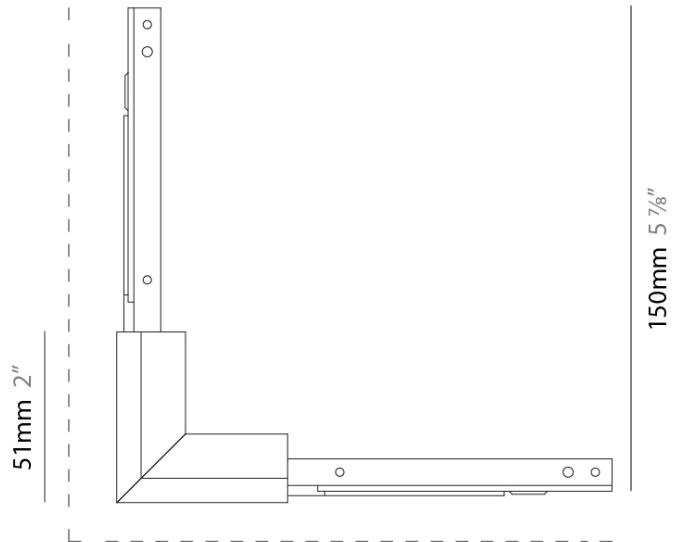

NODO

L7900015-

GENERAL

Division: Architectural _____

Series: Nodo _____

Brand: Letroh _____

PHYSICAL

Shape: Rectangle _____

Length (mm): 150 + 150 _____

Length (in): 5 ⁷/₈ _____

Width (mm): 20 _____

Width (in): 13/16 _____

Height (mm): 62 _____

Height (in): 2 ¹/₂ _____

Fixture Finish: SSR / WHI / BLK _____

Fixture Material: Aluminum _____

ELECTRICAL

LED

OPTICAL

RATINGS AND CERTIFICATIONS

Certified By: Certified for North American Standards _____

IP rating: IP20 _____

--- INDICATES WALL