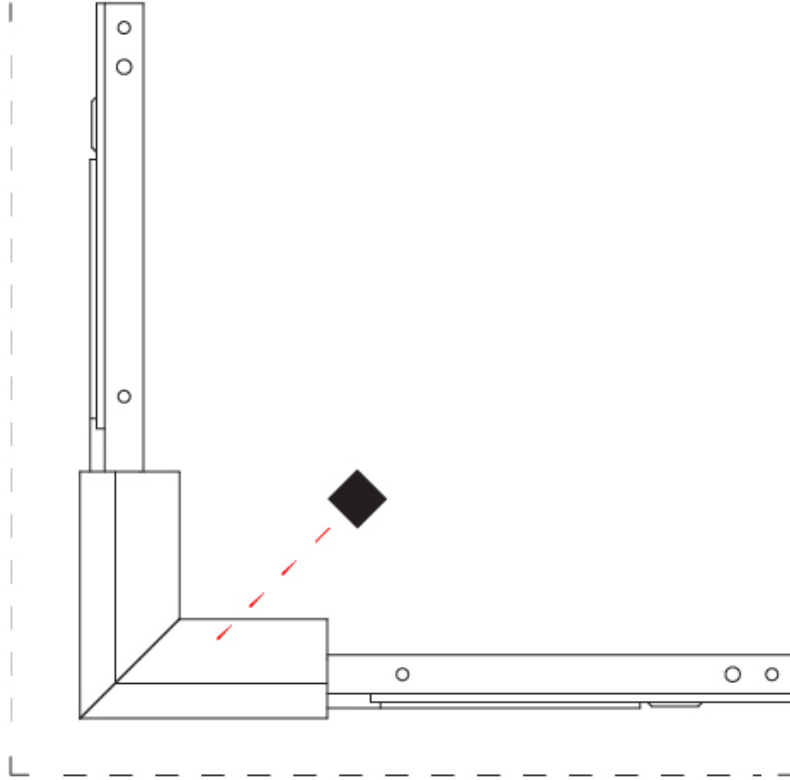

NODO

L7900015-

PROJECT _____

TYPE _____

NOTES _____

QUANTITY _____

DATE _____