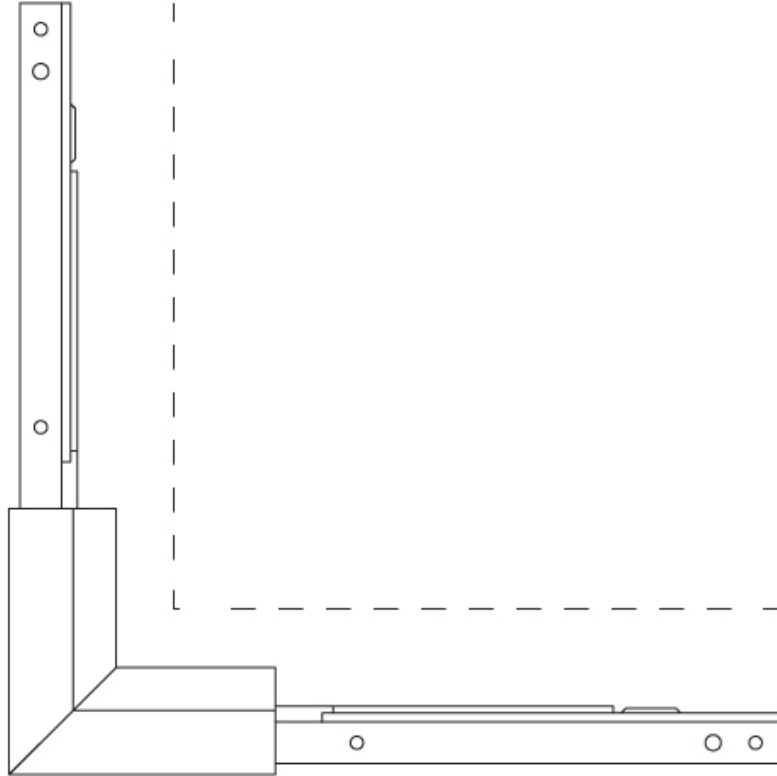

NODO

L7900016-

PROJECT _____

TYPE _____

NOTES _____

QUANTITY _____

DATE _____

A