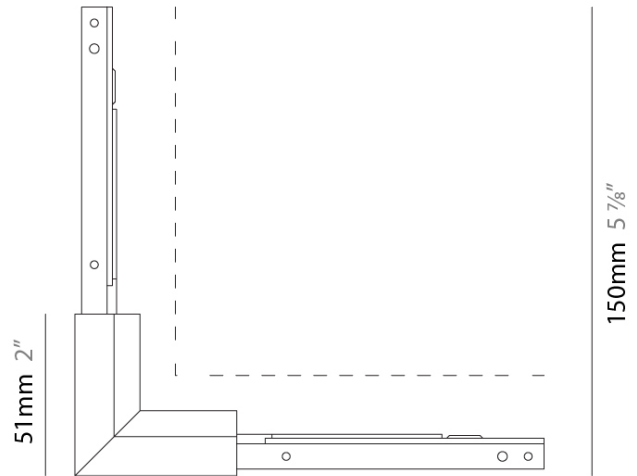

NODO

L7900016-

GENERAL

Division: Architectural _____

Series: Nodo _____

Brand: Letroh _____

PHYSICAL

Length (mm): 51 + 51 _____

Length (in): 2 + 2 _____

Width (mm): 20 _____

Width (in): 13/16 _____

Height (mm): 62 _____

Height (in): 2 7/16 _____

Fixture Finish: SSR / WHI / BLK _____

Fixture Material: Aluminum _____

ELECTRICAL

LED

OPTICAL

RATINGS AND CERTIFICATIONS

Certified By: Certified for North American Standards _____

IP rating: IP20 _____

----- INDICATES WALL