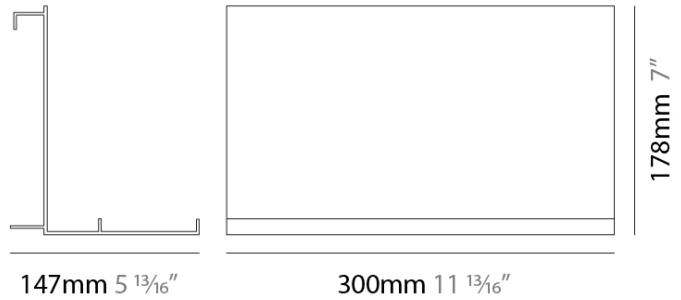

NODO SURFACE

L7900017-

GENERAL

Division: Architectural _____

Series: Nodo _____

Mounting Type: Surface _____

Mounting Location: Wall _____

Subcategory: Profile _____

Brand: Letroh _____

PHYSICAL

Shape: Rectangle _____

Length (mm): 300 _____

Length (in): 11 ¹³/₁₆ _____

Height (mm): 178 _____

Height (in): 7 _____

Extension (mm): 147 _____

Extension (in): 5 ¹³/₁₆ _____

Fixture Finish: SSR / WHI / BLK _____

Fixture Material: Aluminum _____

ELECTRICAL

Driver Included: No _____

LED

OPTICAL

RATINGS AND CERTIFICATIONS

Certified By: Certified for North American Standards _____

IP rating: IP20 _____