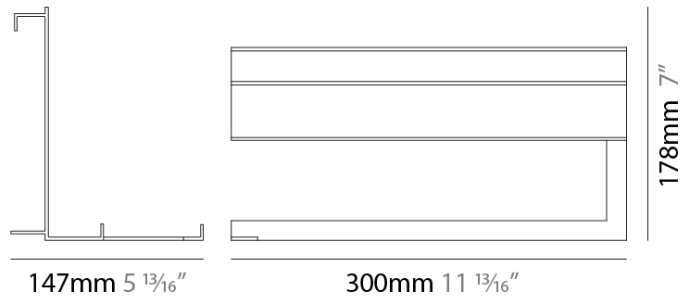

NODO SURFACE

L7900018-

GENERAL

Division: Architectural _____

Series: Nodo _____

Mounting Type: Surface _____

Mounting Location: Wall _____

Subcategory: Profile _____

Brand: Letroh _____

PHYSICAL

Shape: Rectangle _____

Length (mm): 300 _____

Length (in): 11 ¹³/₁₆ _____

Height (mm): 178 _____

Height (in): 7 _____

Extension (mm): 147 _____

Extension (in): 5 ¹³/₁₆ _____

Fixture Finish: SSR / WHI / BLK _____

Fixture Material: Aluminum _____

ELECTRICAL

Driver Included: No _____

LED

OPTICAL

RATINGS AND CERTIFICATIONS

Certified By: Certified for North American Standards _____

IP rating: IP20 _____