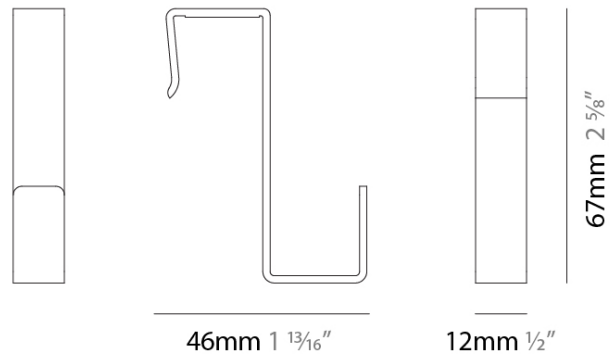

NODO SURFACE

L7900019-

PROJECT	_____
TYPE	_____
NOTES	_____
QUANTITY	_____
DATE	_____

GENERAL

Division: Architectural
Series: Nodo
Mounting Type: Surface
Mounting Location: Wall
Subcategory: Profile
Brand: Letroh

PHYSICAL

Shape: Rectangle
Length (mm): 12
Length (in): 1/2
Height (mm): 67
Height (in): 2 5/8
Extension (mm): 46
Extension (in): 1 13/16
Fixture Finish: WHI / BLK
Fixture Material: Aluminum

ELECTRICAL

Driver Included: No

LED

OPTICAL

RATINGS AND CERTIFICATIONS

Certified By: Certified for North American Standards
IP rating: IP20