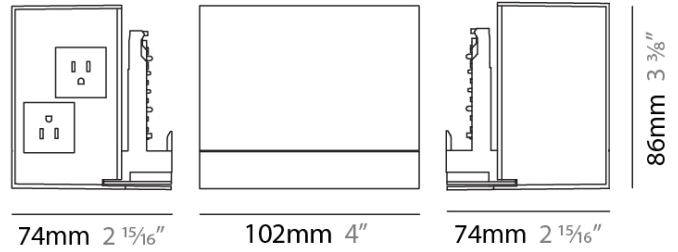

NODO

L7900022-

GENERAL

Division: Architectural _____

Series: Nodo _____

Brand: Letroh _____

PHYSICAL

Shape: Rectangle _____

Length (mm): 102 _____

Length (in): 4 _____

Width (mm): 74 _____

Width (in): $2 \frac{15}{16}$ _____

Height (mm): 86 _____

Height (in): $3 \frac{3}{8}$ _____

Fixture Finish: SSR / WHI / BLK _____

Fixture Material: Aluminum _____

ELECTRICAL

Input Voltage (V): 127 _____

Max. Wattage Per Lamp (W): 2000 _____

LED

OPTICAL

RATINGS AND CERTIFICATIONS

Certified By: Certified for North American Standards _____

IP rating: IP20 _____