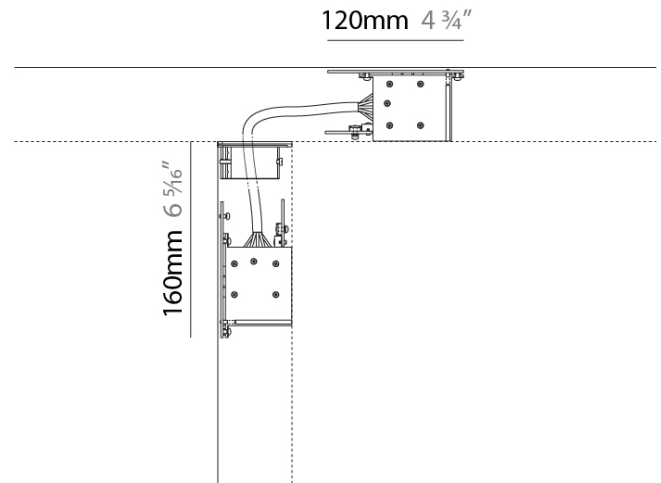

NODO

L7900028-

GENERAL

Division: Architectural _____

Series: Nodo _____

Brand: Letroh _____

PHYSICAL

Shape: Rectangle _____

Length (mm): 120 + 160 _____

Length (in): 4 ¾ _____

Width (mm): 20 _____

Width (in): 13/16 _____

Height (mm): 62 _____

Height (in): 2 ⅝ _____

Fixture Finish: WHI / BLK _____

Fixture Material: Aluminum _____

ELECTRICAL

LED

OPTICAL

RATINGS AND CERTIFICATIONS

Certified By: Certified for North American Standards _____

IP rating: IP20 _____

----- INDICATES OPEN SIDE