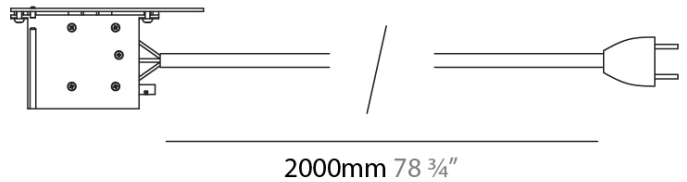

NODO

L7900030-

GENERAL

Division: Architectural _____

Series: Nodo _____

Brand: Letroh _____

PHYSICAL

Length (mm): 2000 _____

Length (in): 78 ¾" _____

Fixture Finish: WHI / BLK _____

Cable Details: 2000mm / 78 ¾" - 3 x 15mm² _____

ELECTRICAL

LED

OPTICAL

RATINGS AND CERTIFICATIONS

Certified By: Certified for North American Standards _____

IP rating: IP20 _____