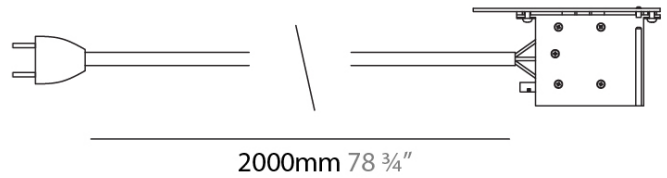

NODO

L7900031-

GENERAL

Division: Architectural _____

Series: Nodo _____

Subcategory: Profile _____

Brand: Letroh _____

PHYSICAL

Shape: Rectangle _____

Length (mm): 2000 _____

Length (in): 78 3/4 _____

Fixture Finish: WHI / BLK _____

Fixture Material: Aluminum _____

Cable Details: 2000mm / 78 3/4" - 3 x 15mm2 _____

ELECTRICAL

LED

OPTICAL

RATINGS AND CERTIFICATIONS

Certified By: Certified for North American Standards _____

IP rating: IP20 _____