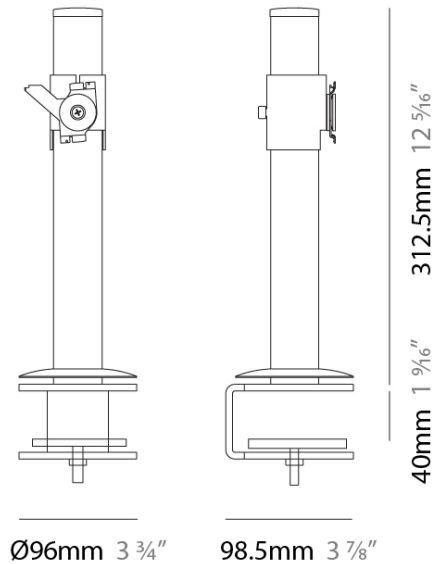

NODO SURFACE

L7900032-

PROJECT _____

TYPE _____

NOTES _____

QUANTITY _____

DATE _____

GENERAL

Division: Architectural _____

Series: Nodo _____

Mounting Type: Surface _____

Mounting Location: Ceiling / Wall _____

Subcategory: Profile _____

Brand: Letroh _____

PHYSICAL

Shape: Rectangle _____

Diameter (mm): 96 _____

Diameter (in): 3 ³/₄ _____

Length (mm): 98.5 _____

Length (in): 3 ⁷/₈ _____

Width (mm): 40 _____

Width (in): 1 ⁹/₁₆ _____

Height (mm): 312.5 _____

Height (in): 12 ⁵/₁₆ _____

Fixture Finish: SSR / BLK _____

Fixture Material: Aluminum _____

ELECTRICAL

Driver Included: No _____

LED

OPTICAL

RATINGS AND CERTIFICATIONS

Certified By: Certified for North American Standards _____

IP rating: IP20 _____