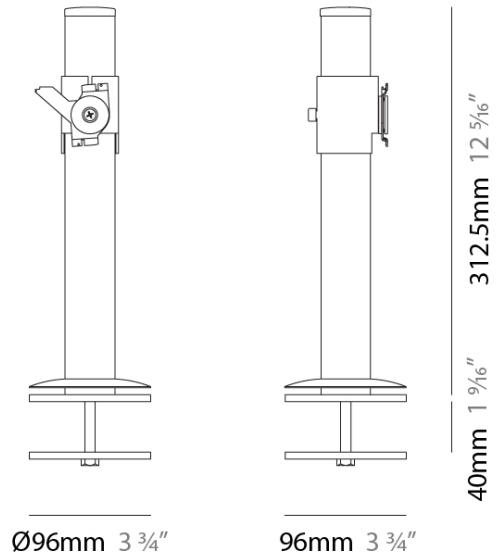

NODO SURFACE

L7900033-

PROJECT _____

TYPE _____

NOTES _____

QUANTITY _____

DATE _____

GENERAL

Division: Architectural _____

Series: Nodo _____

Mounting Type: Surface _____

Mounting Location: Ceiling / Wall _____

Subcategory: Profile _____

Brand: Letroh _____

PHYSICAL

Shape: Rectangle _____

Diameter (mm): 96 _____

Diameter (in): 3 3/4 _____

Width (mm): 40 _____

Width (in): 1 9/16 _____

Height (mm): 312.5 _____

Height (in): 12 5/16 _____

Fixture Finish: SSR / BLK _____

Fixture Material: Aluminum _____

ELECTRICAL

Driver Included: No _____

LED

OPTICAL

RATINGS AND CERTIFICATIONS

Certified By: Certified for North American Standards _____

IP rating: IP20 _____