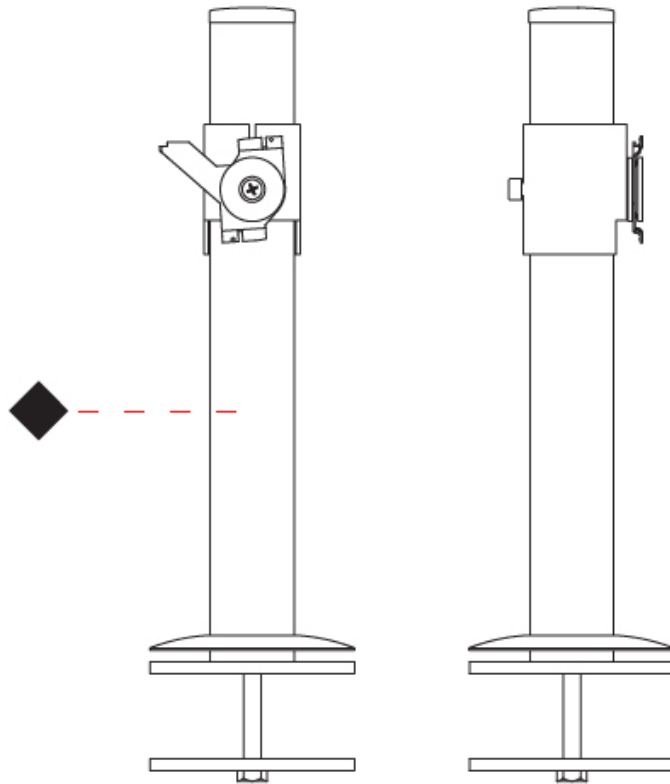

NODO SURFACE

L7900033-

PROJECT _____

TYPE _____

NOTES _____

QUANTITY _____

DATE _____

A