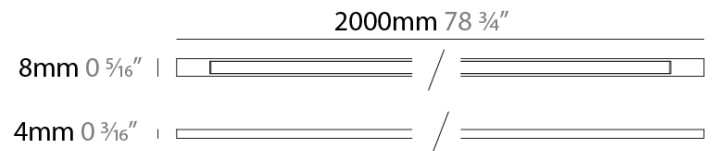

NODO

L7900041-

GENERAL

Division: Architectural _____

Series: Nodo _____

Brand: Letroh _____

PHYSICAL

Shape: Rectangle _____

Length (mm): 2000 _____

Length (in): 78 3/4 _____

Width (mm): 4 _____

Width (in): 3/16 _____

Height (mm): 805 _____

Height (in): 31 11/16 _____

Light Distribution: Direct _____

Fixture Finish: SSR / BLK _____

Fixture Material: Aluminum _____

ELECTRICAL

Dimming: Non-Dimmable _____

Driver Included: No _____

Input Voltage (V): 120 _____

Total Output Wattage (W): 22 _____

Constant Voltage (V): 24 _____

LED

Color Temperature (°K): 3000 / 4000 _____

Delivered Lumens (Range): 2000 - 2999 lm _____

Max. Delivered Lumen (lm): 2200 / 2700 _____

CRI: >90 CRI _____

OPTICAL

RATINGS AND CERTIFICATIONS

Certified By: Certified for North American Standards _____

IP rating: IP20 _____