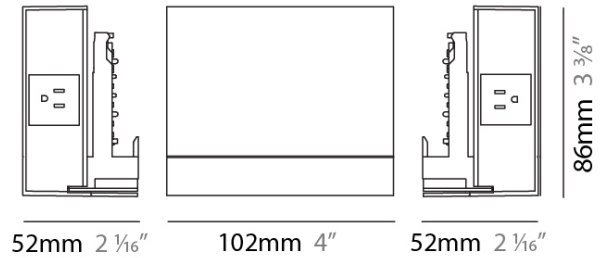

NODO

L7900046-

GENERAL

Division: Architectural _____

Series: Nodo _____

Brand: Letroh _____

PHYSICAL

Shape: Rectangle _____

Length (mm): 102 _____

Length (in): 4 _____

Width (mm): 52 _____

Width (in): 2 1/16 _____

Height (mm): 86 _____

Height (in): 3 3/8 _____

Fixture Finish: SSR / WHI / BLK _____

Fixture Material: Aluminum _____

ELECTRICAL

Input Voltage (V): 127 _____

Max. Wattage Per Lamp (W): 2000 _____

LED

OPTICAL

RATINGS AND CERTIFICATIONS

Certified By: Certified for North American Standards _____

IP rating: IP20 _____