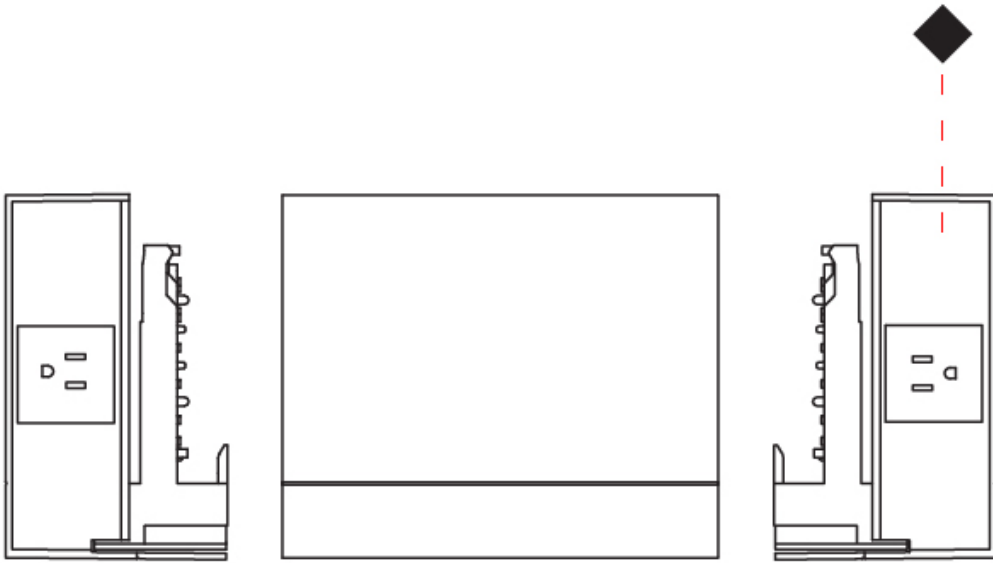

NODO

L7900046-

PROJECT _____

TYPE _____

NOTES _____

QUANTITY _____

DATE _____

A