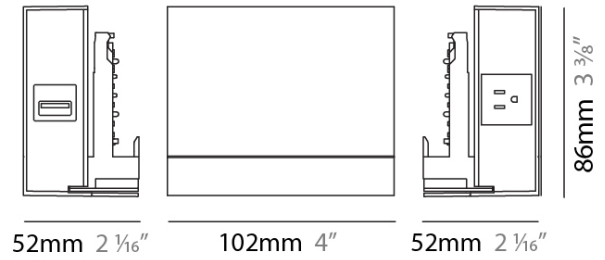

NODO

L7900047-

GENERAL

Division: Architectural _____

Series: Nodo _____

Brand: Letroh _____

PHYSICAL

Shape: Rectangle _____

Length (mm): 102 _____

Length (in): 4 _____

Width (mm): 52 _____

Width (in): 2 1/16 _____

Height (mm): 86 _____

Height (in): 3 3/8 _____

Fixture Finish: SSR / WHI / BLK _____

Fixture Material: Aluminum _____

ELECTRICAL

Input Voltage (V): 127 _____

Max. Wattage Per Lamp (W): 2000 _____

LED

OPTICAL

RATINGS AND CERTIFICATIONS

Certified By: Certified for North American Standards _____

IP rating: IP20 _____