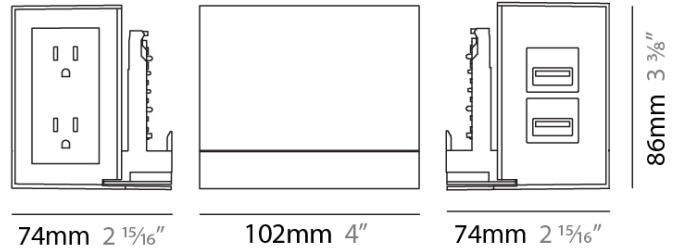

NODO

L7900049-

GENERAL

Division: Architectural _____

Series: Nodo _____

Brand: Letroh _____

PHYSICAL

Shape: Rectangle _____

Length (mm): 102 _____

Length (in): 4 _____

Width (mm): 74 _____

Width (in): 2 ¹⁵/₁₆ _____

Height (mm): 86 _____

Height (in): 3 ³/₈ _____

Fixture Finish: SSR / WHI / BLK _____

Fixture Material: Aluminum _____

ELECTRICAL

Input Voltage (V): 127 _____

Max. Wattage Per Lamp (W): 2000 _____

LED

OPTICAL

RATINGS AND CERTIFICATIONS

Certified By: Certified for North American Standards _____

IP rating: IP20 _____