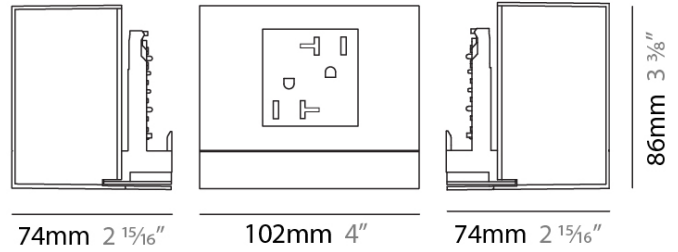

NODO

L7900050-

GENERAL

Division: Architectural _____

Series: Nodo _____

Brand: Letroh _____

PHYSICAL

Shape: Rectangle _____

Length (mm): 102 _____

Length (in): 4 _____

Width (mm): 74 _____

Width (in): 2 ¹⁵/₁₆ _____

Height (mm): 86 _____

Height (in): 3 ³/₈ _____

Fixture Finish: SSR / WHI / BLK _____

Fixture Material: Aluminum _____

ELECTRICAL

Input Voltage (V): 127 _____

Max. Wattage Per Lamp (W): 2000 _____

LED

OPTICAL

RATINGS AND CERTIFICATIONS

Certified By: Certified for North American Standards _____

IP rating: IP20 _____