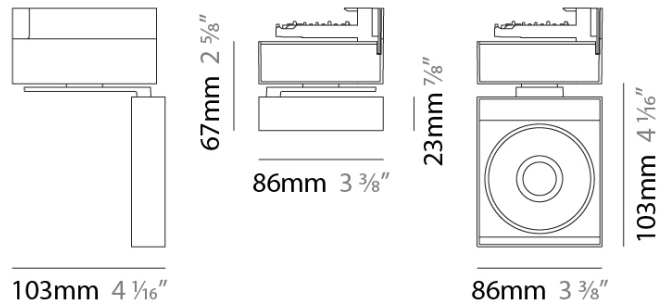

NEUTRA TRACK

L7T00003-

PROJECT	
TYPE	
NOTES	
QUANTITY	
DATE	

GENERAL

Division: Architectural
Series: Neutra
Mounting Type: Track
Mounting Location: Ceiling / Wall
Subcategory: Profile
Brand: Letroh

PHYSICAL

Shape: Rectangle
Length (mm): 103
Length (in): 4 1/16
Width (mm): 86
Width (in): 3 3/8
Height (mm): 67
Height (in): 2 5/8
Weight (kg): 0.65
Weight (lbs): 1 7/16
Light Distribution: Adjustable / Direct
Fixture Finish: SSR / WHI / BLK
Fixture Material: Aluminum

ELECTRICAL

Lamp Type: LED
Dimming: Non-Dimmable
Driver Included: No
Driver Type: Dimming and 277V options available with remote driver upon request
Input Wattage (W): 13
Constant Current (MA): 350
Input Wattage (Range): 10 - 19 W

LED

Color Temperature (°K): 3000 / 4000
Delivered Lumens (Range): 1000 - 1999 lm
Max. Delivered Lumen (lm): 1150 / 1200
CRI: >90 CRI

OPTICAL

Optic: Required - See Components
Adjustability: Rotational 360°; Tilt 90°

RATINGS AND CERTIFICATIONS

Certified By: Certified for North American Standards
IP rating: IP20