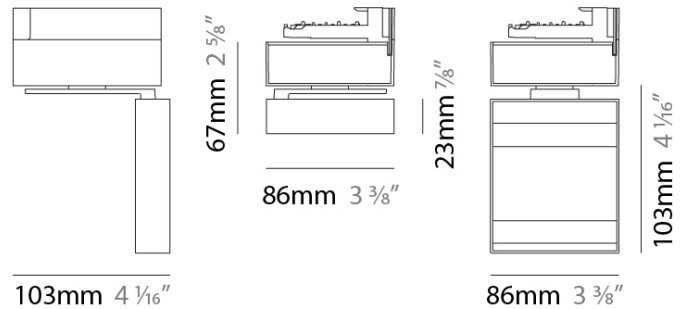

NEUTRA TRACK

L7T00005-

GENERAL

Division: Architectural
Series: Neutra
Mounting Type: Track
Mounting Location: Ceiling / Wall
Subcategory: Spots
Brand: Letroh

PHYSICAL

Shape: Rectangle
Length (mm): 86
Length (in): 3 3/8
Width (mm): 67
Width (in): 2 5/8
Height (mm): 103
Height (in): 4 1/16
Weight (kg): 0.65
Weight (lbs): 1 7/16
Light Distribution: Asymmetric
Fixture Finish: SSR / WHI / BLK
Fixture Material: Aluminum

ELECTRICAL

Lamp Type: LED
Dimming: Non-Dimmable
Driver Included: No
Driver Type: Dimming and 277V options available with remote driver upon request
Input Wattage (W): 10
Constant Current (MA): 500
Input Wattage (Range): 10 - 19 W

LED

Color Temperature (°K): 3000 / 4000
Delivered Lumens (Range): 1000 - 1999 lm
Max. Delivered Lumen (lm): 1425 / 1500
CRI: >90 CRI

OPTICAL

Optic: Asymmetrical
Adjustability: 90° / 360°

RATINGS AND CERTIFICATIONS

Certified By: Certified for North American Standards
IP rating: IP20