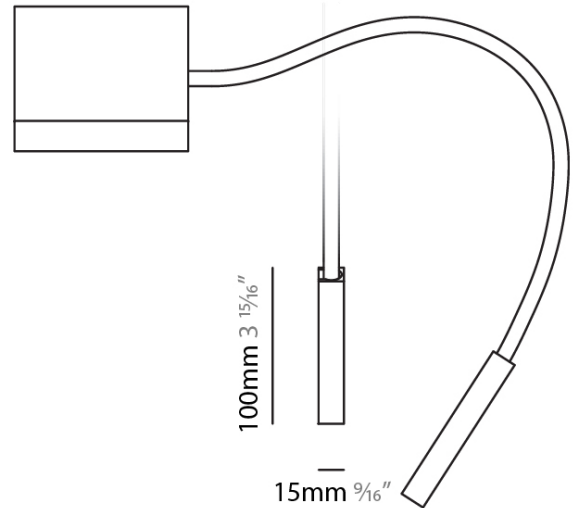

NODO

L7T00007-

GENERAL

Division: Architectural _____
 Series: Nodo _____
 Brand: Letroh _____

PHYSICAL

Diameter (mm): 15 _____
 Diameter (in): $9 \frac{15}{16}$ _____
 Length (mm): 100 _____
 Length (in): $3 \frac{15}{16}$ _____
 Extension (mm): 520 _____
 Extension (in): $20 \frac{1}{2}$ _____
 Weight (kg): 0.50 _____
 Weight (lbs): 1.1 _____
 Light Distribution: Adjustable / Direct _____
 Fixture Finish: SSR / WHI / BLK _____
 Fixture Material: Aluminum _____

ELECTRICAL

Lamp Type: LED _____
 Driver Included: Yes _____
 Input Wattage (W): 4.5 _____
 Constant Current (MA): 350 _____
 Input Wattage (Range): 1 - 9 W _____

LED

Color Temperature (°K): 3000 _____
 Delivered Lumens (Range): 100 - 499 lm _____
 Max. Delivered Lumen (lm): 400 _____
 CRI: >90 CRI _____

OPTICAL

RATINGS AND CERTIFICATIONS

Certified By: Certified for North American Standards _____
 IP rating: IP20 _____

Hose: $\varnothing 9\text{mm } \frac{3}{8}$ "
 Maximum extension 520mm $20 \frac{1}{2}$ "