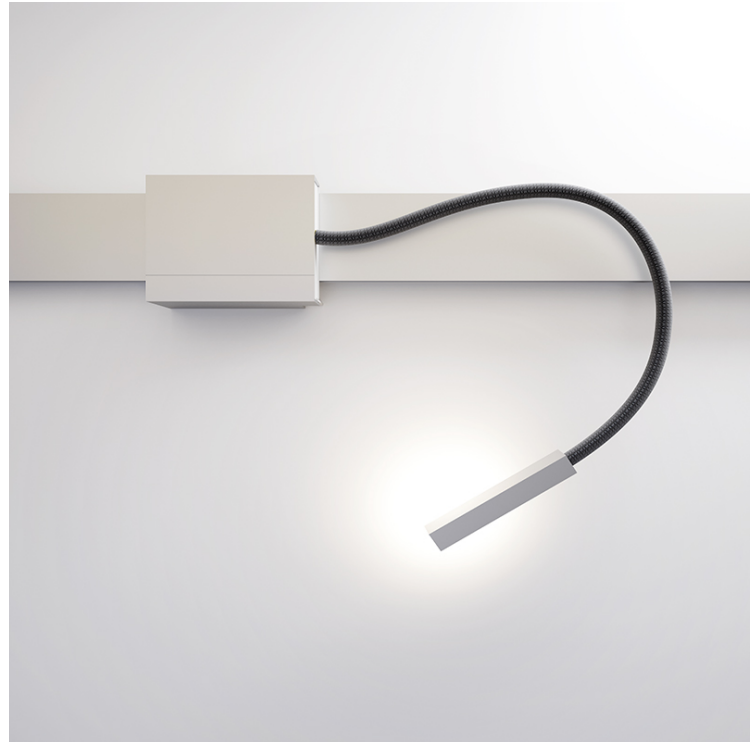

NODO

L7T00007-

GENERAL

Division: Architectural _____
Series: Nodo _____
Brand: Letroh _____

PHYSICAL

Diameter (mm): 15 _____
Diameter (in): $9 \frac{15}{16}$ _____
Length (mm): 100 _____
Length (in): $3 \frac{15}{16}$ _____
Extension (mm): 520 _____
Extension (in): $20 \frac{1}{2}$ _____
Weight (kg): 0.50 _____
Weight (lbs): 1.1 _____
Light Distribution: Adjustable / Direct _____
Fixture Finish: SSR / WHI / BLK _____
Fixture Material: Aluminum _____

ELECTRICAL

Lamp Type: LED _____
Driver Included: Yes _____
Input Wattage (W): 4.5 _____
Constant Current (MA): 350 _____
Input Wattage (Range): 1 - 9 W _____

LED

Color Temperature (°K): 3000 _____
Delivered Lumens (Range): 100 - 499 lm _____
Max. Delivered Lumen (lm): 400 _____
CRI: >90 CRI _____

OPTICAL

RATINGS AND CERTIFICATIONS

Certified By: Certified for North American Standards _____
IP rating: IP20 _____

Hose: $\varnothing 9\text{mm } \frac{3}{8}$ "
Maximum extension 520mm $20 \frac{1}{2}$ "