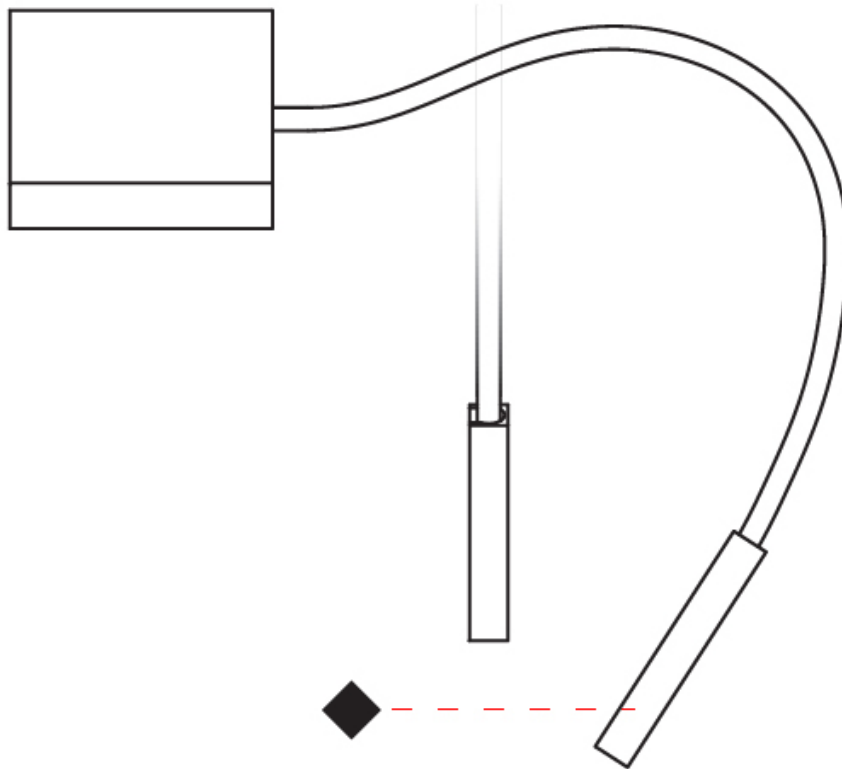

PROJECT _____

TYPE _____

NOTES _____

QUANTITY _____

DATE _____

A