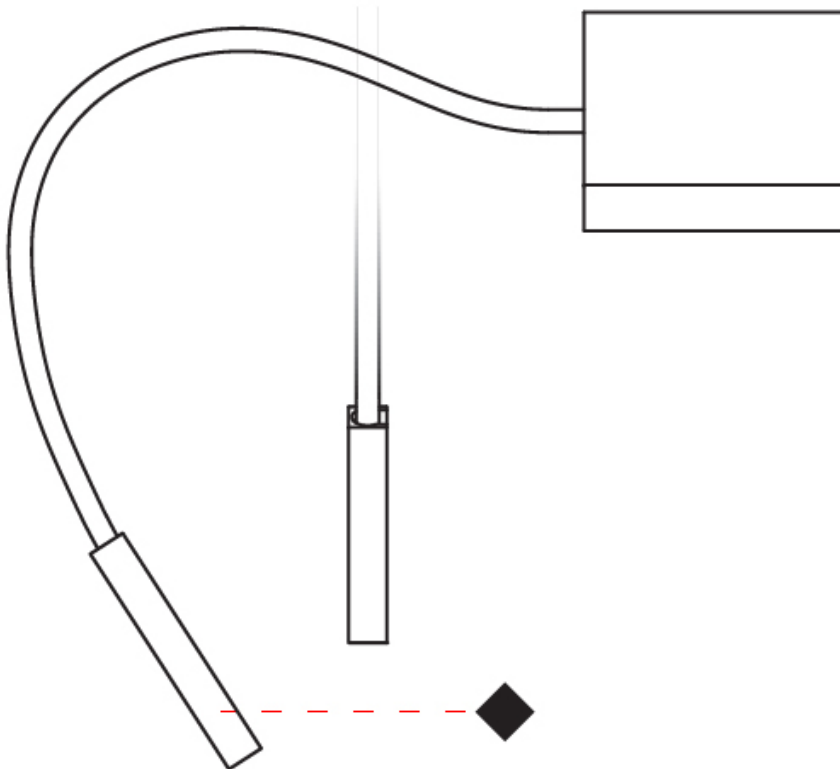

NODO

L7T00008-

PROJECT _____

TYPE _____

NOTES _____

QUANTITY _____

DATE _____

A