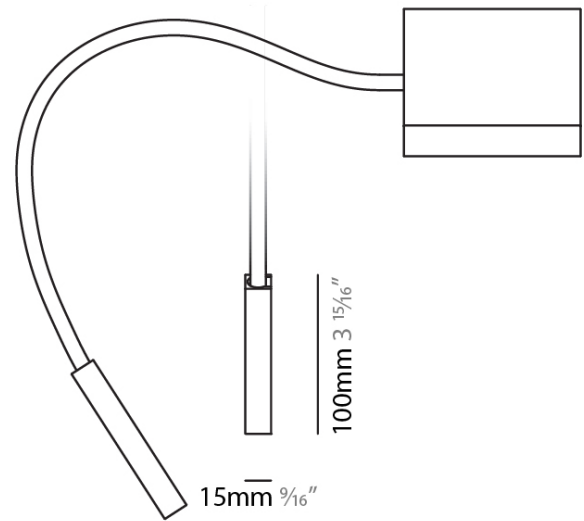

### PHYSICAL

Diameter (mm): 15 \_\_\_\_\_  
 Diameter (in): 9/16 \_\_\_\_\_  
 Length (mm): 100 \_\_\_\_\_  
 Length (in): 3 15/16 \_\_\_\_\_  
 Extension (mm): 520 \_\_\_\_\_  
 Extension (in): 20 1/2 \_\_\_\_\_  
 Fixture Finish: SSR / WHI / BLK \_\_\_\_\_  
 Fixture Material: Aluminum \_\_\_\_\_

### RATINGS AND CERTIFICATIONS

Certified By: Certified for North American Standards \_\_\_\_\_  
 IP rating: IP20 \_\_\_\_\_

Hose: Ø9mm 3/8"  
 Maximum extension 520mm 20 1/2"