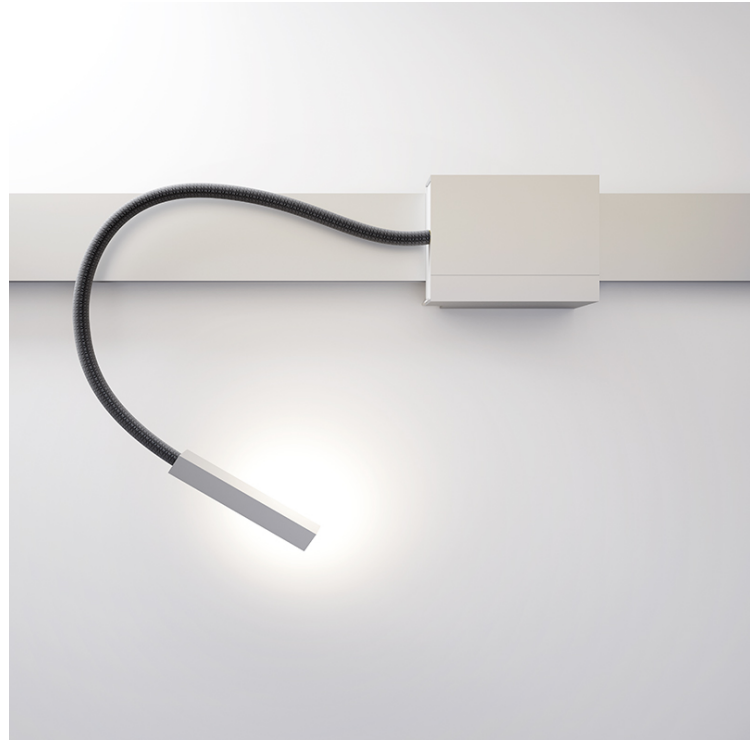

NODO

L7T00008-

GENERAL

Division: Architectural _____
Series: Nodo _____
Brand: Letroh _____

PHYSICAL

Diameter (mm): 15 _____
Diameter (in): 9/16 _____
Length (mm): 100 _____
Length (in): 3 15/16 _____
Extension (mm): 520 _____
Extension (in): 20 1/2 _____
Fixture Finish: SSR / WHI / BLK _____
Fixture Material: Aluminum _____

ELECTRICAL

Lamp Type: LED _____
Driver Included: Yes _____
Input Wattage (W): 4.5 _____
Constant Current (MA): 350 _____
Input Wattage (Range): 1 - 9 W _____

LED

Color Temperature (°K): 3000 _____
Max. Delivered Lumen (lm): 400 _____
CRI: >90 CRI _____

OPTICAL

RATINGS AND CERTIFICATIONS

Certified By: Certified for North American Standards _____
IP rating: IP20 _____

Hose: Ø9mm 3/8"
Maximum extension 520mm 20 1/2"