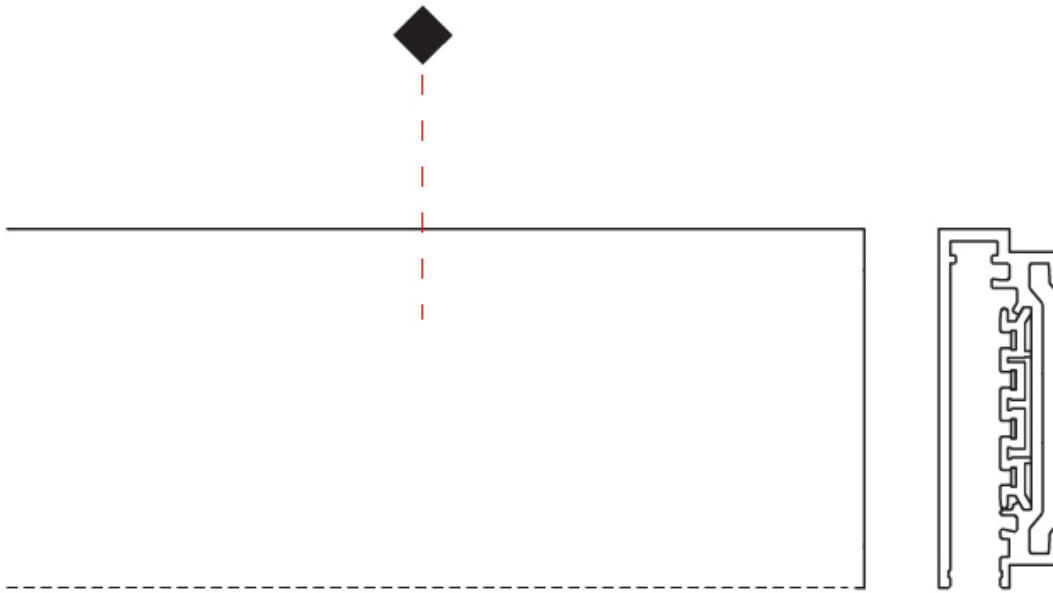

NODO SURFACE

L7T00011-

PROJECT _____

TYPE _____

NOTES _____

QUANTITY _____

DATE _____

A