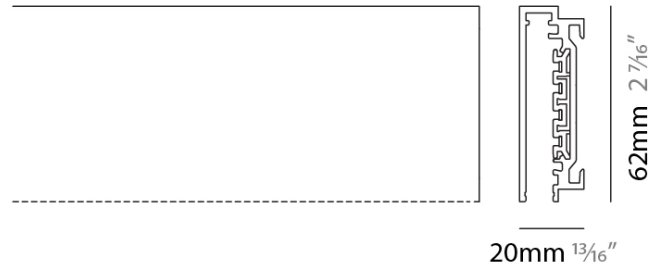

NODO SURFACE

L7T00011-

GENERAL

Division: Architectural
 Series: Nodo
 Mounting Type: Surface
 Mounting Location: Ceiling / Wall
 Subcategory: Profile
 Brand: Letroh

PHYSICAL

Shape: Rectangle
 Length (mm): 1000
 Length (in): 39 ³/₈
 Width (mm): 20
 Width (in): 13/16
 Height (mm): 62
 Height (in): 2 ⁷/₁₆
 Weight (kg): 1
 Weight (lbs): 2.205
 Fixture Finish: SSR / WHI / BLK
 Fixture Material: Aluminum

ELECTRICAL

LED

OPTICAL

RATINGS AND CERTIFICATIONS

Certified By: Certified for North American Standards
 IP rating: IP20

----- INDICATES OPEN SIDE

NODO SURFACE

L7T00011-