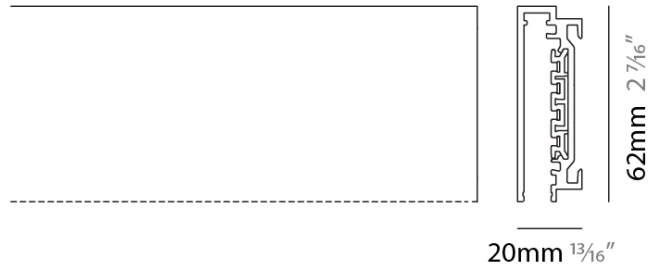

NODO SURFACE

L7T00012-

GENERAL

Division: Architectural _____

Series: Nodo _____

Mounting Type: Surface _____

Mounting Location: Ceiling / Wall _____

Subcategory: Profile _____

Brand: Letroh _____

PHYSICAL

Shape: Rectangle _____

Length (mm): 2000 _____

Length (in): 78 ³/₄ _____

Width (mm): 20 _____

Width (in): 13/16 _____

Height (mm): 62 _____

Height (in): 2 ⁷/₁₆ _____

Weight (kg): 2 _____

Weight (lbs): 4.41 _____

Fixture Finish: SSR / WHI / BLK _____

Fixture Material: Aluminum _____

ELECTRICAL

LED

OPTICAL

RATINGS AND CERTIFICATIONS

Certified By: Certified for North American Standards _____

IP rating: IP20 _____