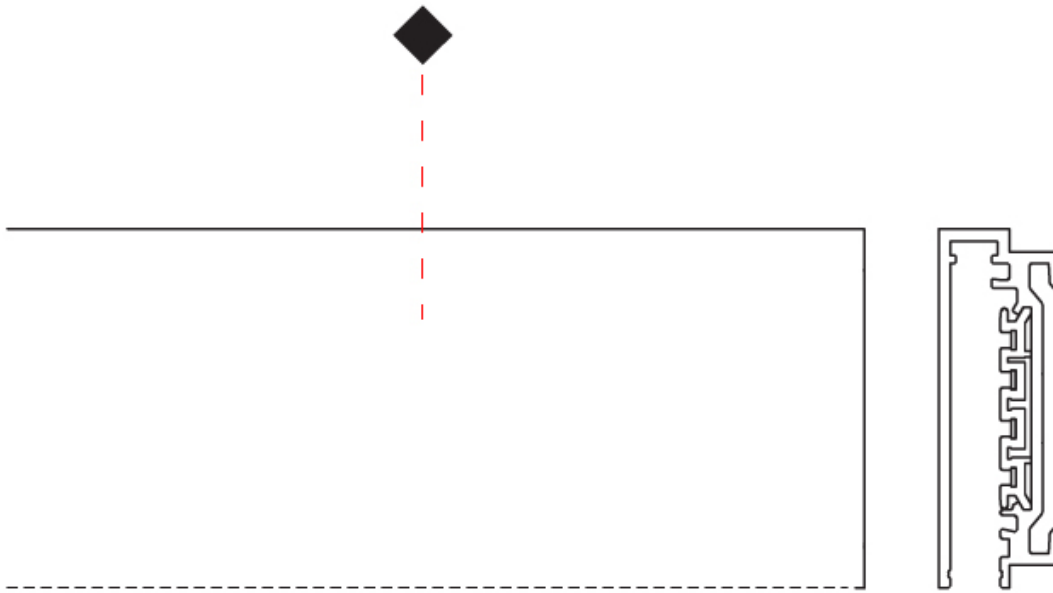

NODO SURFACE

L7T00013-

PROJECT _____

TYPE _____

NOTES _____

QUANTITY _____

DATE _____