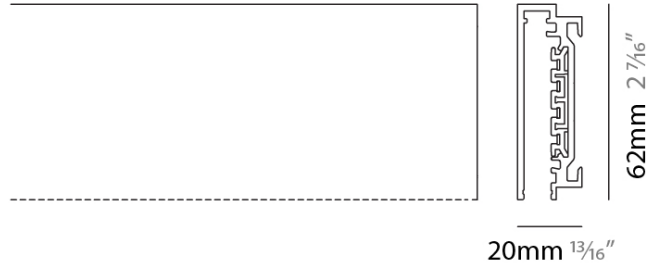

NODO SURFACE

L7T00013-

GENERAL

Division: Architectural _____

Series: Nodo _____

Mounting Type: Surface _____

Mounting Location: Ceiling / Wall _____

Subcategory: Profile _____

Brand: Letroh _____

PHYSICAL

Shape: Rectangle _____

Length (mm): 3000 _____

Length (in): 118 ⁷/₈ _____

Width (mm): 20 _____

Width (in): 13/16 _____

Height (mm): 62 _____

Height (in): 2 ⁷/₁₆ _____

Weight (kg): 3 _____

Weight (lbs): 6 5/8 _____

Fixture Finish: SSR / WHI / BLK _____

Fixture Material: Aluminum _____

ELECTRICAL

LED

OPTICAL

RATINGS AND CERTIFICATIONS

Certified By: Certified for North American Standards _____

IP rating: IP20 _____

----- INDICATES OPEN SIDE