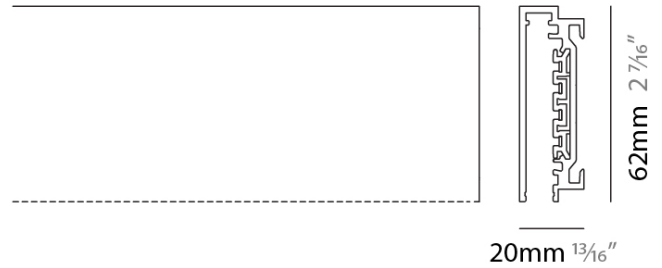

NODO SURFACE

L7T00014-

PROJECT	
TYPE	
NOTES	
QUANTITY	
DATE	

GENERAL

Division: Architectural
 Series: Nodo
 Mounting Type: Surface
 Mounting Location: Ceiling / Wall
 Subcategory: Profile
 Brand: Letroh

PHYSICAL

Shape: Rectangle
 Length (mm): 1000
 Length (in): 39 3/8
 Width (mm): 20
 Width (in): 13/16
 Height (mm): 62
 Height (in): 2 7/16
 Weight (kg): 1
 Weight (lbs): 2.205
 Fixture Finish: SSR / WHI / BLK
 Fixture Material: Aluminum

ELECTRICAL

LED

OPTICAL

RATINGS AND CERTIFICATIONS

Certified By: Certified for North American Standards
 IP rating: IP20

----- INDICATES OPEN SIDE

NODO SURFACE

L7T00014-