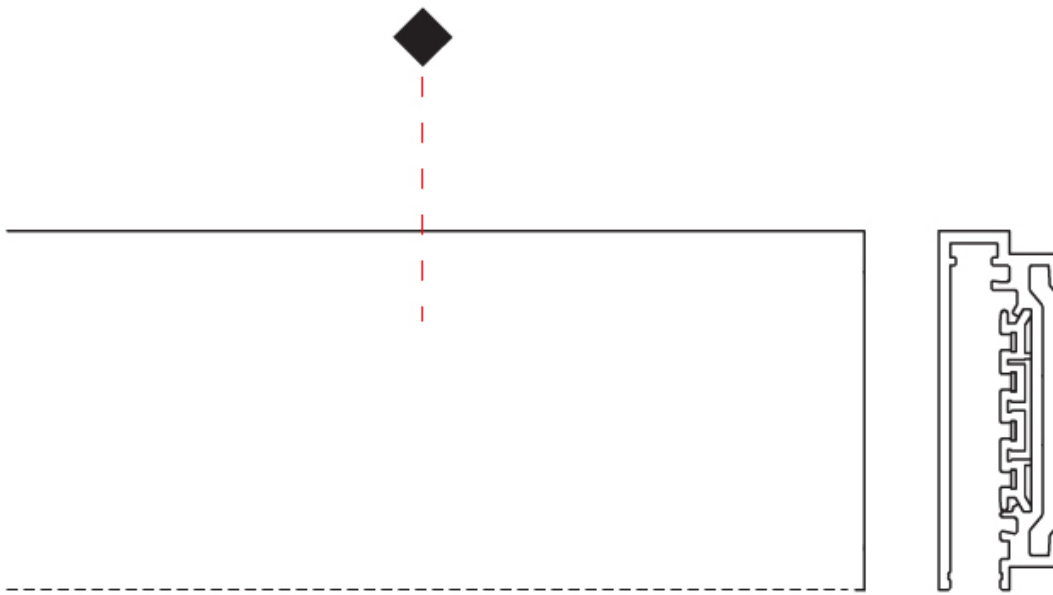

NODO SURFACE

L7T00014-

PROJECT _____

TYPE _____

NOTES _____

QUANTITY _____

DATE _____