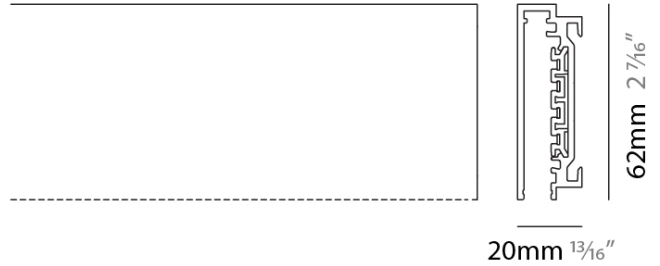

NODO SURFACE

L7T00015-

GENERAL

Division: Architectural _____

Series: Nodo _____

Mounting Type: Surface _____

Mounting Location: Ceiling / Wall _____

Subcategory: Profile _____

Brand: Letroh _____

PHYSICAL

Shape: Rectangle _____

Length (mm): 2000 _____

Length (in): 78 3/4 _____

Width (mm): 20 _____

Width (in): 13/16 _____

Height (mm): 62 _____

Height (in): 2 7/16 _____

Weight (kg): 2 _____

Weight (lbs): 4 7/16 _____

Fixture Finish: SSR / WHI / BLK _____

Fixture Material: Aluminum _____

ELECTRICAL

LED

OPTICAL

RATINGS AND CERTIFICATIONS

Certified By: Certified for North American Standards _____

IP rating: IP20 _____