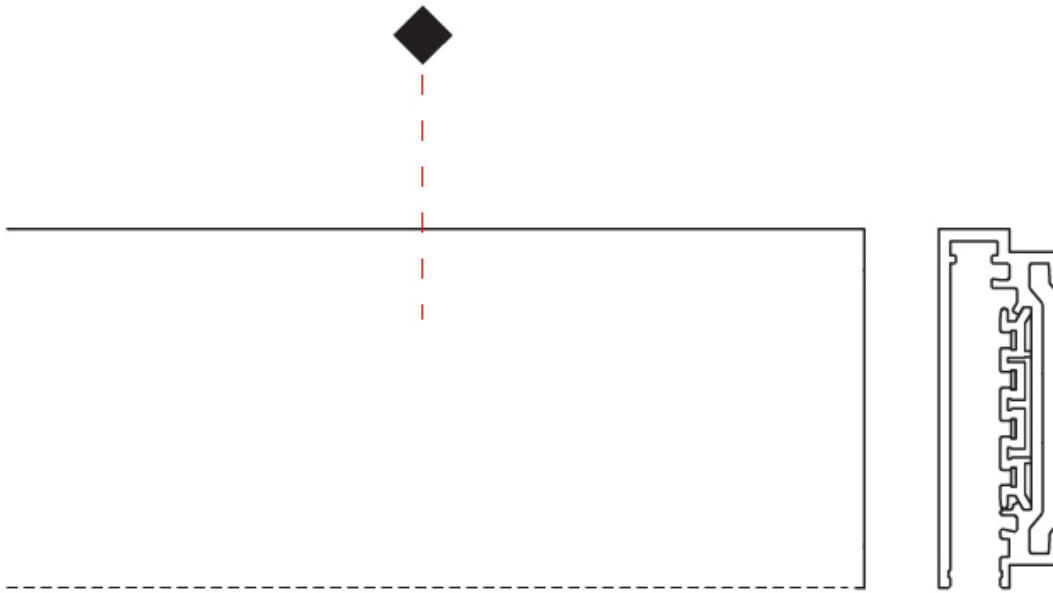

NODO SURFACE

L7T00016-

PROJECT _____

TYPE _____

NOTES _____

QUANTITY _____

DATE _____

A