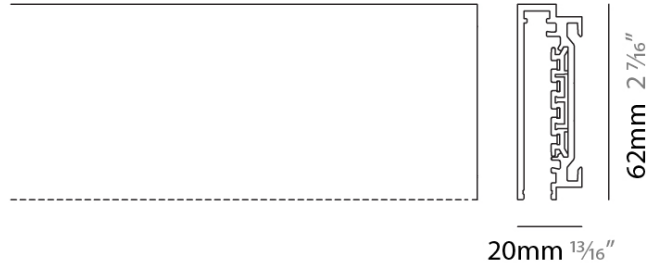

Brand: Letroh _____

PHYSICAL

Shape: Rectangle _____

Length (mm): 3000 _____

Length (in): 118 ⁷/₈ _____

Width (mm): 20 _____

Width (in): 13/16 _____

Height (mm): 62 _____

Height (in): 2 ⁷/₁₆ _____

Fixture Finish: SSR / WHI / BLK _____

Fixture Material: Aluminum _____

ELECTRICAL

LED

OPTICAL

RATINGS AND CERTIFICATIONS

Certified By: Certified for North American Standards _____

IP rating: IP20 _____

----- INDICATES OPEN SIDE

NODO SURFACE

L7T00016-

PROJECT _____

TYPE _____

NOTES _____

QUANTITY _____