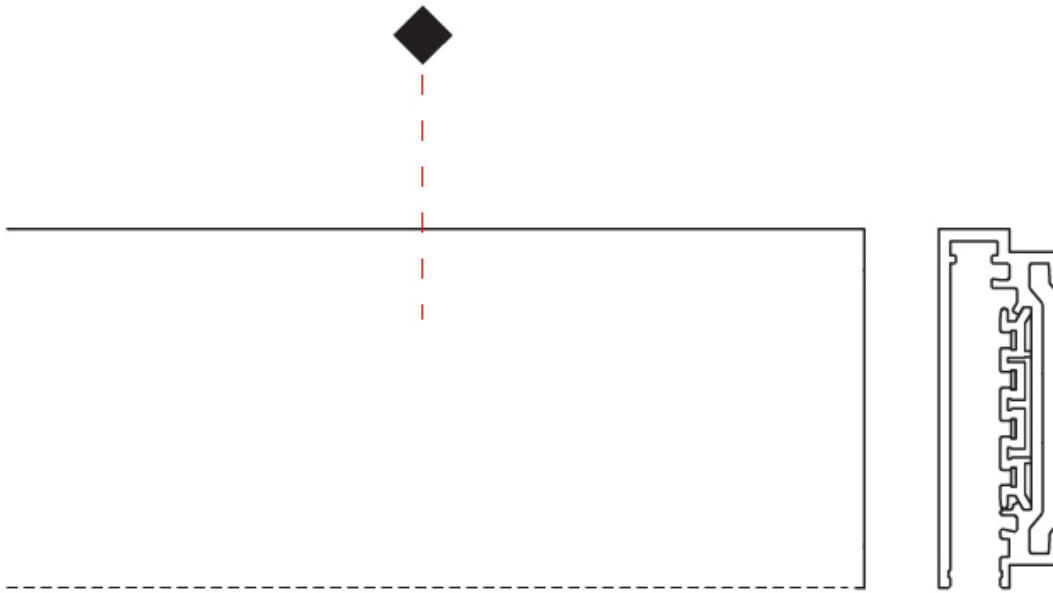

NODO SURFACE

L7T00017-

PROJECT _____

TYPE _____

NOTES _____

QUANTITY _____

DATE _____