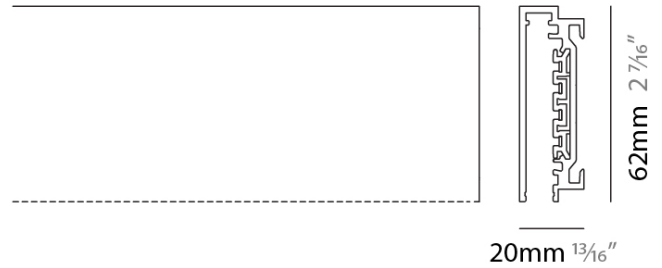

NODO SURFACE

L7T00017-

PROJECT	
TYPE	
NOTES	
QUANTITY	
DATE	

GENERAL

Division: Architectural
Series: Nodo
Mounting Type: Surface
Mounting Location: Ceiling / Wall
Subcategory: Profile
Brand: Letroh

PHYSICAL

Shape: Rectangle
Length (mm): 1000
Length (in): 39 3/8
Width (mm): 20
Width (in): 13/16
Height (mm): 62
Height (in): 2 7/16
Weight (kg): 1
Weight (lbs): 2 3/16
Fixture Finish: SSR / WHI / BLK
Fixture Material: Aluminum

ELECTRICAL

LED

OPTICAL

RATINGS AND CERTIFICATIONS

Certified By: Certified for North American Standards
IP rating: IP20