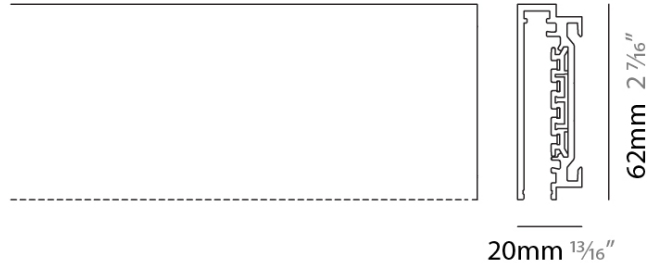

NODO SURFACE

L7T00018-

GENERAL

Division: Architectural _____

Series: Nodo _____

Mounting Type: Surface _____

Mounting Location: Ceiling / Wall _____

Subcategory: Profile _____

Brand: Letroh _____

PHYSICAL

Shape: Rectangle _____

Length (mm): 2000 _____

Length (in): 78 3/4 _____

Width (mm): 20 _____

Width (in): 13/16 _____

Height (mm): 62 _____

Height (in): 2 7/16 _____

Weight (kg): 2 _____

Weight (lbs): 4 7/16 _____

Fixture Finish: SSR / WHI / BLK _____

Fixture Material: Aluminum _____

ELECTRICAL

LED

OPTICAL

RATINGS AND CERTIFICATIONS

Certified By: Certified for North American Standards _____

IP rating: IP20 _____