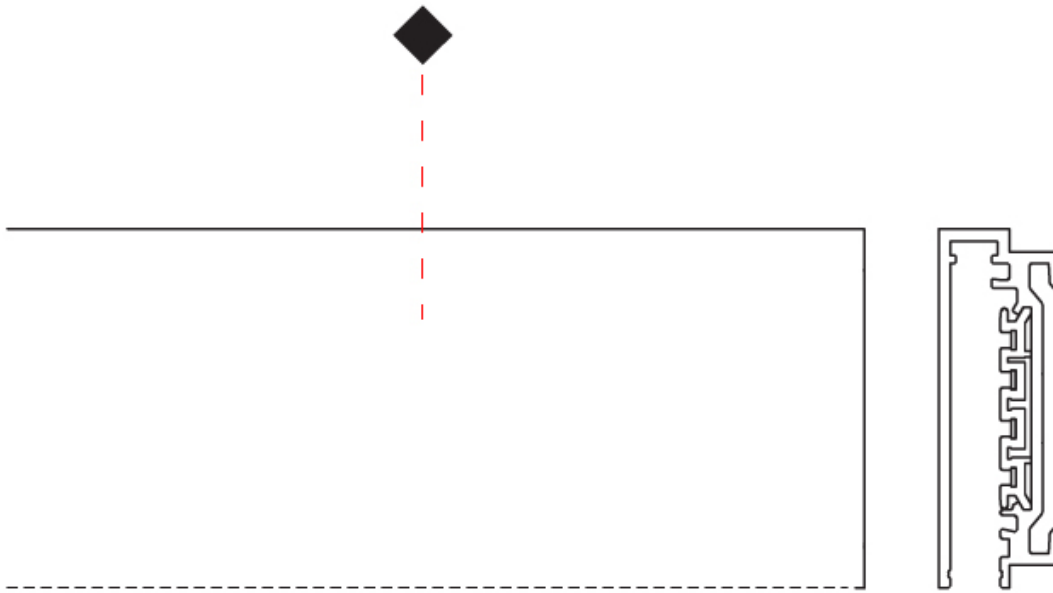

NODO SURFACE

L7T00018-

PROJECT _____

TYPE _____

NOTES _____

QUANTITY _____

DATE _____

A