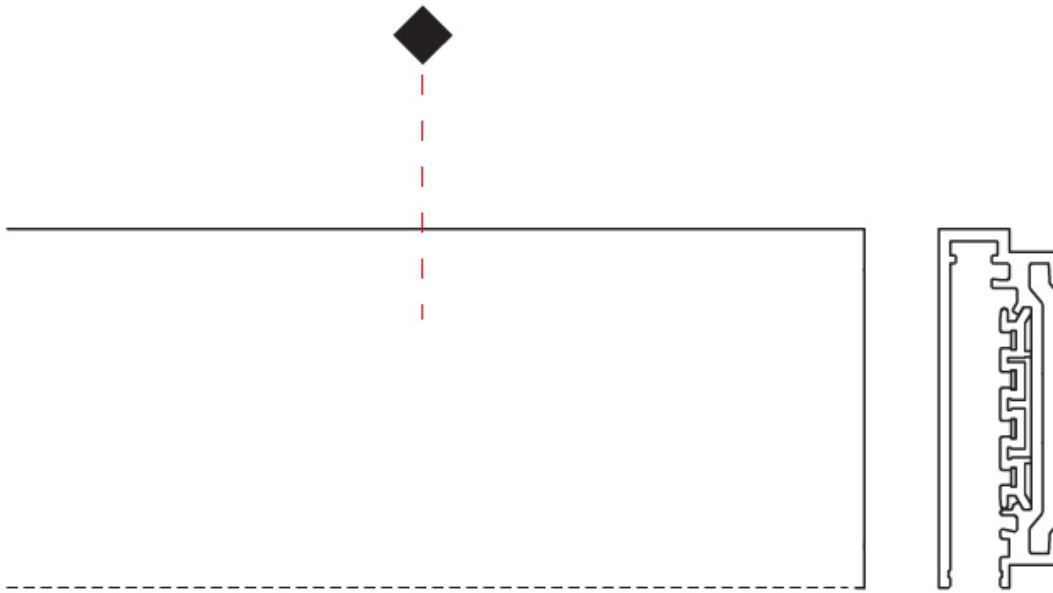

NODO SURFACE

L7T00019-

PROJECT _____

TYPE _____

NOTES _____

QUANTITY _____

DATE _____

A