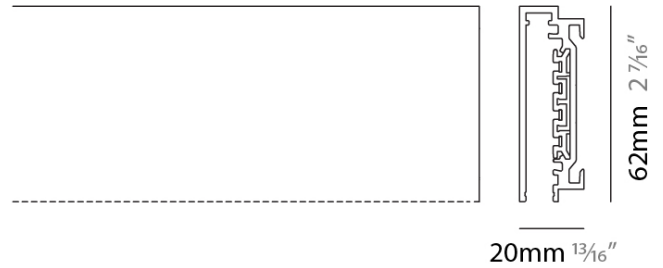

NODO SURFACE

L7T00019-

PROJECT	
TYPE	
NOTES	
QUANTITY	
DATE	

GENERAL

Division: Architectural
Series: Nodo
Mounting Type: Surface
Mounting Location: Ceiling / Wall
Subcategory: Profile
Brand: Letroh

PHYSICAL

Shape: Rectangle
Length (mm): 3000
Length (in): 118 ¹/₈
Width (mm): 20
Width (in): 13/16
Height (mm): 62
Height (in): 2 ⁷/₁₆
Weight (kg): 3
Weight (lbs): 6 5/8
Fixture Finish: SSR / WHI / BLK
Fixture Material: Aluminum

ELECTRICAL

LED

OPTICAL

RATINGS AND CERTIFICATIONS

Certified By: Certified for North American Standards
IP rating: IP20