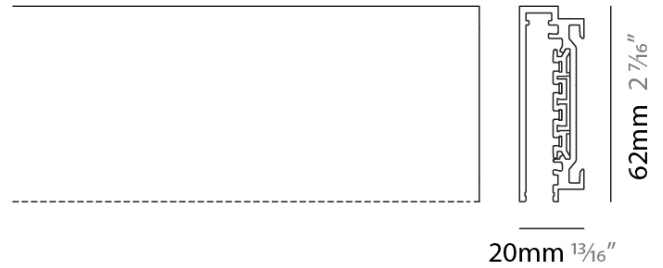

NODO SURFACE

L7T00020-

GENERAL

Division: Architectural _____

Series: Nodo _____

Mounting Type: Surface _____

Mounting Location: Ceiling / Wall _____

Subcategory: Profile _____

Brand: Letroh _____

PHYSICAL

Shape: Rectangle _____

Length (mm): 1000 _____

Length (in): 39 ³/₈ _____

Width (mm): 20 _____

Width (in): 13/16 _____

Height (mm): 62 _____

Height (in): 2 ⁷/₁₆ _____

Weight (kg): 1 _____

Weight (lbs): 2 3/16 _____

Fixture Finish: SSR / WHI / BLK _____

Fixture Material: Aluminum _____

ELECTRICAL

LED

OPTICAL

RATINGS AND CERTIFICATIONS

Certified By: Certified for North American Standards _____

IP rating: IP20 _____

----- INDICATES OPEN SIDE