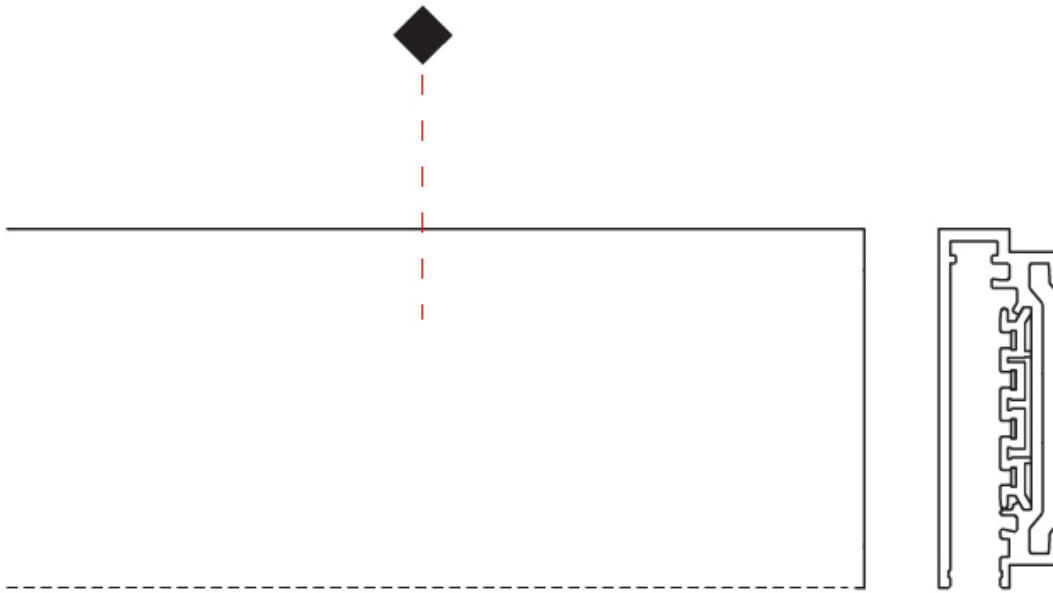

NODO SURFACE

L7T00020-

PROJECT _____

TYPE _____

NOTES _____

QUANTITY _____

DATE _____

A