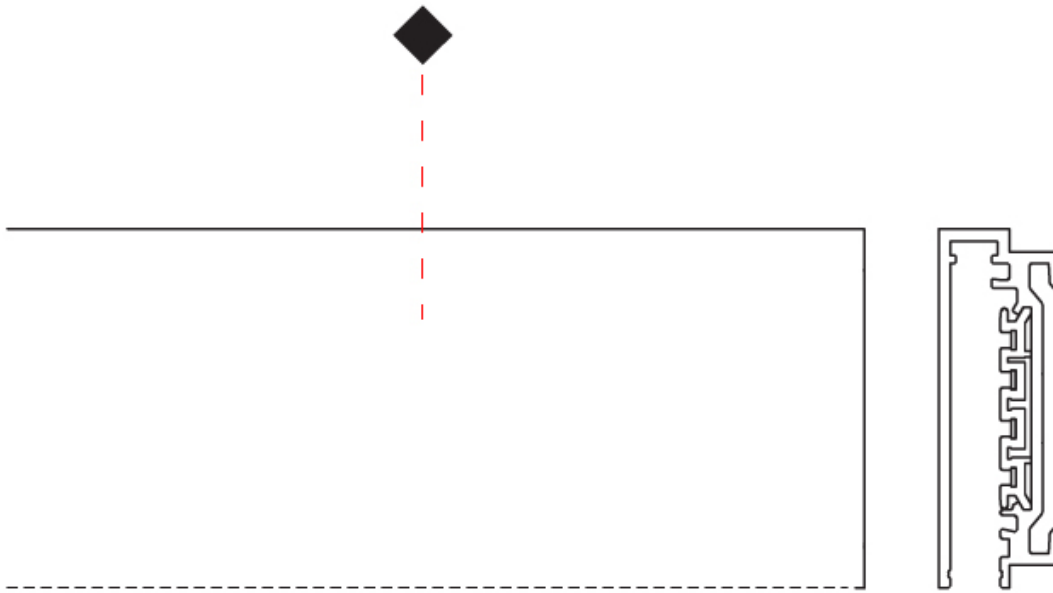

NODO SURFACE

L7T00021-

PROJECT _____

TYPE _____

NOTES _____

QUANTITY _____

DATE _____