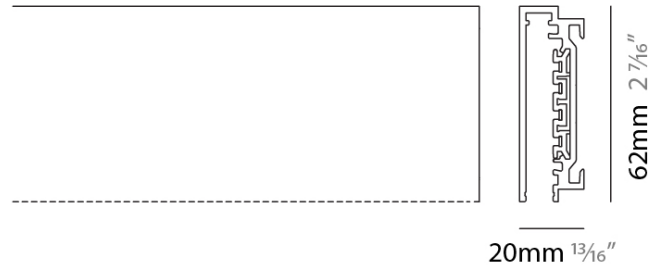

NODO SURFACE

L7T00021-

PROJECT	
TYPE	
NOTES	
QUANTITY	
DATE	

GENERAL

Division: Architectural
Series: Nodo
Mounting Type: Surface
Mounting Location: Ceiling / Wall
Subcategory: Profile
Brand: Letroh

PHYSICAL

Shape: Square
Length (mm): 2000
Length (in): 78 3/4
Width (mm): 20
Width (in): 13/16
Height (mm): 62
Height (in): 2 7/16
Weight (kg): 2
Weight (lbs): 4 7/16
Fixture Finish: SSR / WHI / BLK
Fixture Material: Aluminum

ELECTRICAL

LED

OPTICAL

RATINGS AND CERTIFICATIONS

Certified By: Certified for North American Standards
IP rating: IP20

----- INDICATES OPEN SIDE