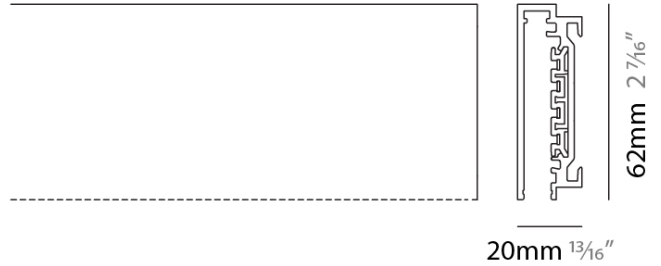

NODO SURFACE

L7T00022-

PROJECT _____

TYPE _____

NOTES _____

QUANTITY _____

DATE _____

GENERAL

Division: Architectural _____

Series: Nodo _____

Mounting Type: Surface _____

Mounting Location: Ceiling / Wall _____

Subcategory: Profile _____

Brand: Letroh _____

PHYSICAL

Shape: Rectangle _____

Length (mm): 3000 _____

Length (in): 118 ⁷/₈ _____

Width (mm): 20 _____

Width (in): 13/16 _____

Height (mm): 62 _____

Height (in): 2 ⁷/₁₆ _____

Weight (kg): 3 _____

Weight (lbs): 6 5/8 _____

Fixture Finish: SSR / WHI / BLK _____

Fixture Material: Aluminum _____

ELECTRICAL

LED

OPTICAL

RATINGS AND CERTIFICATIONS

Certified By: Certified for North American Standards _____

IP rating: IP20 _____

----- INDICATES OPEN SIDE