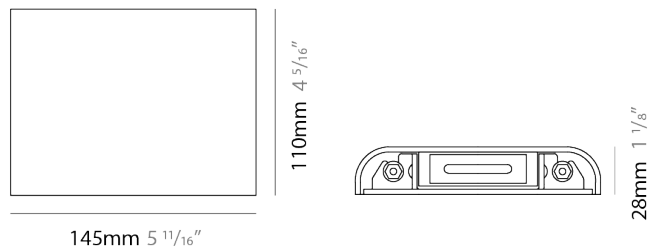

PASSO SURFACE

L9G032-

PROJECT _____

TYPE _____

NOTES _____

QUANTITY _____

DATE _____

GENERAL

Division: Exterior
Series: Passo
Mounting Type: Surface
Mounting Location: Above Ground
Subcategory: Marker
Brand: Platek

PHYSICAL

Shape: Abstract
Length (mm): 145
Length (in): 5 ¹¹/₁₆
Width (mm): 110
Width (in): 4 ⁷/₁₆
Height (mm): 28
Height (in): 1 ¹/₈
Light Distribution: Direct
Diffuser: Serigraphed Extra Clear Glass
Fixture Finish: SSS / COR
Fixture Material: Stainless Steel
Cable Details: Supplied with 1 power supply cable 3m in length

ELECTRICAL

Lamp Type: LED
Input Wattage (W): 7.5
Total Output Wattage (W): 6.5
Dimming: 0-10V Dimming / Phase Dimming (120Vac Only)
Driver Included: No
Driver Location: Remote
Driver Type: Constant Voltage - Universal
Input Voltage (V): 120 / 277
Output Voltage (V): 24
Upon Request: (Not included - see components [IP65 or higher enclosure to be supplied by others]) 0-10Vdc dimming / Phase dimming @120Vac only / Non-dimming 277Vac

LED

Number of LEDs: 1
Color Temperature (°K): 3000 / 4000
Max. Delivered Lumen (lm): 90 / 95
CRI: >80 CRI
Lamp Life (hrs): 60000

OPTICAL

RATINGS AND CERTIFICATIONS

Certified By: Certified for North American Standards
IP rating: IP65
IK Rating: IK06