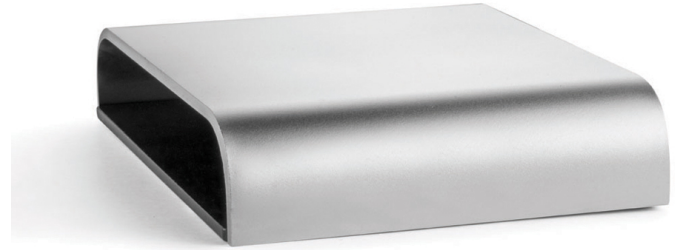

PASSO SURFACE

L9G032-

PROJECT _____

TYPE _____

NOTES _____

QUANTITY _____

DATE _____

GENERAL

Division: Exterior
Series: Passo
Mounting Type: Surface
Mounting Location: Above Ground
Subcategory: Marker
Brand: Platek

PHYSICAL

Shape: Abstract
Length (mm): 145
Length (in): 5 ¹¹/₁₆
Width (mm): 110
Width (in): 4 ⁷/₁₆
Height (mm): 28
Height (in): 1 ¹/₈
Light Distribution: Direct
Diffuser: Serigraphed Extra Clear Glass
Fixture Finish: SSS / COR
Fixture Material: Stainless Steel
Cable Details: Supplied with 1 power supply cable 3m in length

ELECTRICAL

Lamp Type: LED
Input Wattage (W): 7.5
Total Output Wattage (W): 6.5
Dimming: 0-10V Dimming / Phase Dimming (120Vac Only)
Driver Included: No
Driver Location: Remote
Driver Type: Constant Voltage - Universal
Input Voltage (V): 120 / 277
Output Voltage (V): 24
Upon Request: (Not included - see components [IP65 or higher enclosure to be supplied by others]) 0-10Vdc dimming / Phase dimming @120Vac only / Non-dimming 277Vac

LED

Number of LEDs: 1
Color Temperature (°K): 3000 / 4000
Max. Delivered Lumen (lm): 90 / 95
CRI: >80 CRI
Lamp Life (hrs): 60000

OPTICAL

RATINGS AND CERTIFICATIONS

Certified By: Certified for North American Standards
IP rating: IP65
IK Rating: IK06