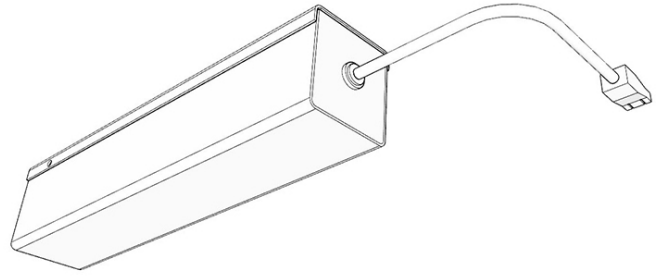

RM-21-42

base number

DESCRIPTION

Remodel Housing Kit, Max. 21W 500mA, Tri-Mode Dimming

1. To build a product code in our configurator select the specify button on the base model # product page
2. To build a manual product code on this datasheet choose from the options listed below in blue font and add the suffix to the base model #

GENERAL

Division: Architectural

PHYSICAL

Shape: Rectangle

Length (mm): 155

Length (in): 6 ¹/₆₄

Width (mm): 53

Width (in): 2 ³/₃₂

Height (mm): 35

Height (in): 1 ³/₈

Fixture Material: Metal

ELECTRICAL

Lamp Type: LED

Total Output Wattage (W): 14-21

Dimming: Tri-Mode (Non-Dimming and Phase Dimming (120Vac only) and 0-10V Dimming)

Driver Included: Yes

Driver Type: Constant Current - Universal

Driver Class: Class 2

Housing: ENCP3

Input Voltage (V): 120 - 277

Constant Current (MA): 500

Constant Voltage (V): 28-42

RATINGS AND CERTIFICATIONS

Certified By: Certified for North American Standards

A