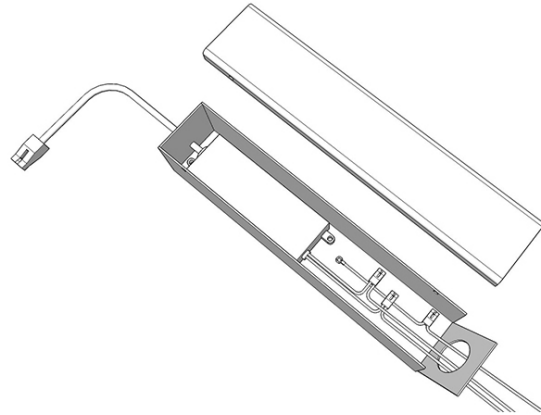

RM-21-42

base number

DESCRIPTION

Remodel Housing Kit, Max. 21W 500mA, Tri-Mode Dimming

1. To build a product code in our configurator select the specify button on the base model # product page
2. To build a manual product code on this datasheet choose from the options listed below in blue font and add the suffix to the base model #

GENERAL

Division: Architectural

PHYSICAL

Shape: Rectangle

Length (mm): 155

Length (in): 6 ¹/₆₄

Width (mm): 53

Width (in): 2 ³/₃₂

Height (mm): 35

Height (in): 1 ³/₈

Fixture Material: Metal

ELECTRICAL

Lamp Type: LED

Total Output Wattage (W): 14-21

Dimming: Tri-Mode (Non-Dimming and Phase Dimming (120Vac only) and 0-10V Dimming)

Driver Included: Yes

Driver Type: Constant Current - Universal

Driver Class: Class 2

Housing: ENCP3

Input Voltage (V): 120 - 277

Constant Current (MA): 500

Constant Voltage (V): 28-42

RATINGS AND CERTIFICATIONS

Certified By: Certified for North American Standards

A