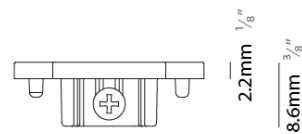

TRACK

STMR-4100-48V-BLK

base number

PROJECT _____

TYPE _____

SPECIFIER _____

QUANTITY _____

DATE _____

DESCRIPTION

End Cap for Suspension Micro Round-Track - Black

1. To build a product code in our configurator select the specify button on the base model # product page
2. To build a manual product code on this datasheet choose from the options listed below in blue font and add the suffix to the base model #

GENERAL

Partner: Prolight

Division: Architectural

Installation: Track

PHYSICAL

Shape: Rectangle

Length (mm): 26

Length (in): 1 ¹/₂

Width (mm): 20.7

Width (in): 13/16

Height (mm): 8.6

Height (in): 5/16

Weight (kg): 0.0054

Weight (lbs): 0.012

Fixture Finish: BLK

Fixture Material: Aluminum

ELECTRICAL

Driver Included: No

RATINGS AND CERTIFICATIONS

Certified By: Certified for North American Standards

IP rating: IP20