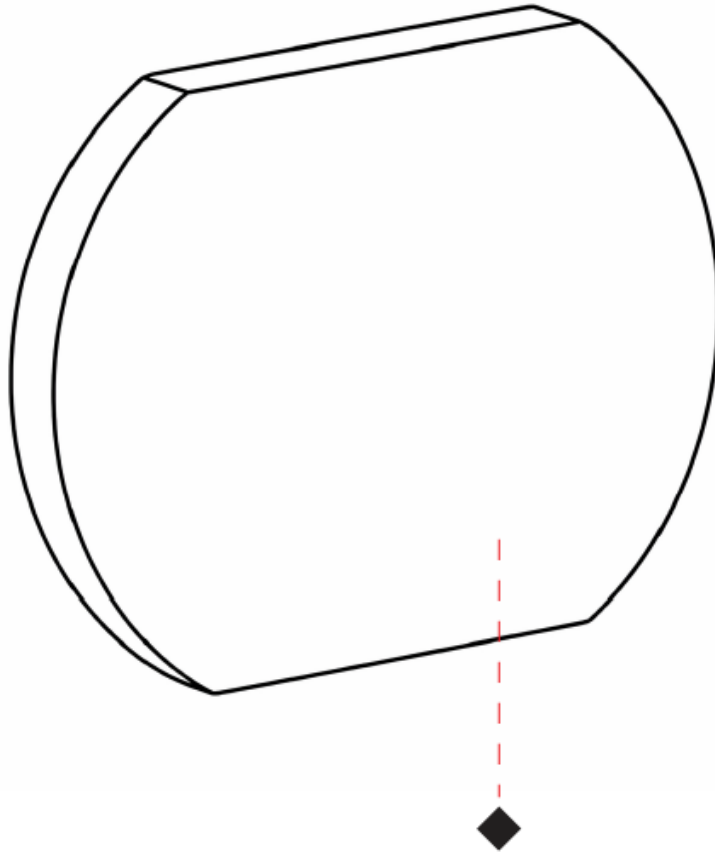

TRACK

STMR-4100-48V-BLK

PROJECT

TYPE

SPECIFIER

QUANTITY

DATE

A