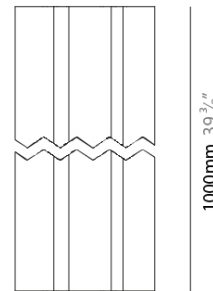

PROJECT	
TYPE	
SPECIFIER	
QUANTITY	
DATE	

TRACK

STMR-4400-48V-BLK

base number

DESCRIPTION

4' Suspension Micro Round-Track - 48V - Black

1. To build a product code in our configurator select the specify button on the base model # product page
2. To build a manual product code on this datasheet choose from the options listed below in blue font and add the suffix to the base model #

GENERAL

Partner: Prolight
Division: Architectural
Installation: Track

PHYSICAL

Shape: Round
Diameter (mm): 26
Diameter (in): 1 ¹/₂
Length (mm): 1219
Length (in): 48
Weight (kg): 0.850
Weight (lbs): 1.312
Fixture Finish: BLK
Fixture Material: Aluminum

ELECTRICAL

Driver Included: No
Constant Voltage (V): 60

RATINGS AND CERTIFICATIONS

Certified By: Certified for North American Standards
IP rating: IP20