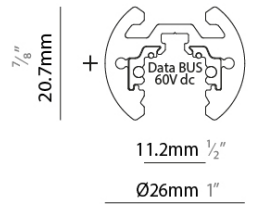

PROJECT	
TYPE	
SPECIFIER	
QUANTITY	
DATE	

TRACK

STMR-4400-48V-BLK

base number

DESCRIPTION

4' Suspension Micro Round-Track - 48V - Black

1. To build a product code in our configurator select the specify button on the base model # product page
2. To build a manual product code on this datasheet choose from the options listed below in blue font and add the suffix to the base model #

GENERAL

Partner: Prolight
Division: Architectural
Installation: Track

PHYSICAL

Shape: Round
Diameter (mm): 26
Diameter (in): 1 ¹/₂
Length (mm): 1219
Length (in): 48
Weight (kg): 0.850
Weight (lbs): 1.312
Fixture Finish: BLK
Fixture Material: Aluminum

ELECTRICAL

Driver Included: No
Constant Voltage (V): 60

RATINGS AND CERTIFICATIONS

Certified By: Certified for North American Standards
IP rating: IP20