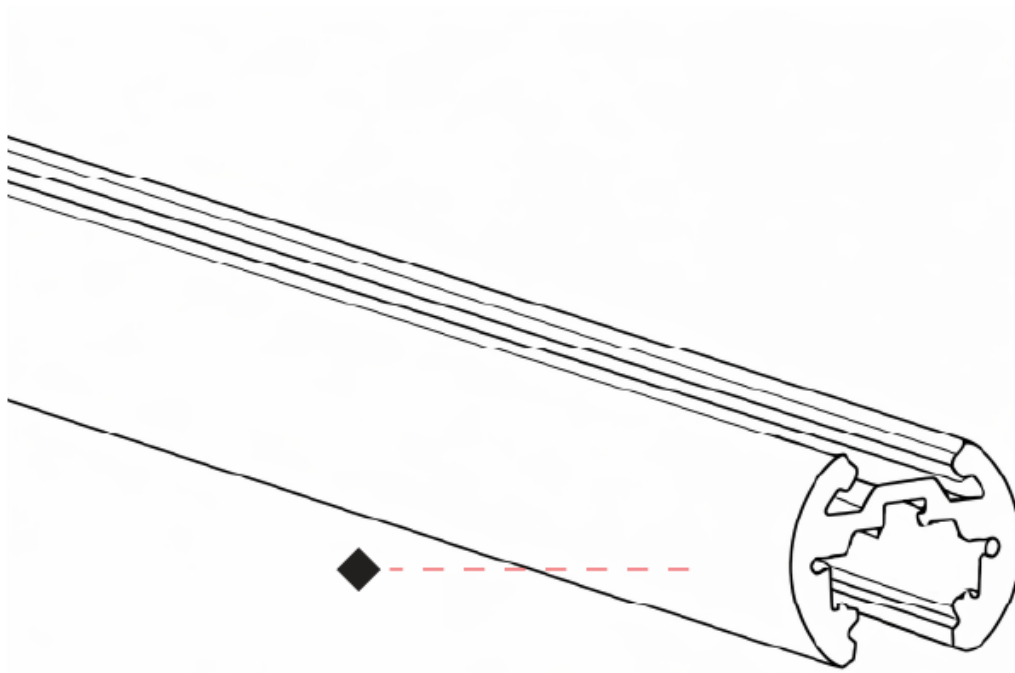

TRACK

STMR-4400-48V-BLK

PROJECT _____

TYPE _____

SPECIFIER _____

QUANTITY _____

DATE _____

A