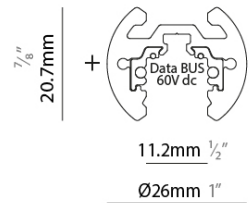

TRACK

STMR-4400-48V-WHI

base number

PROJECT

TYPE

SPECIFIER

QUANTITY

DATE

DESCRIPTION

4' Suspension Micro Round-Track - 48V - White

1. To build a product code in our configurator select the specify button on the base model # product page
2. To build a manual product code on this datasheet choose from the options listed below in blue font and add the suffix to the base model #

GENERAL

Partner: Prolicht

Division: Architectural

Installation: Track

PHYSICAL

Shape: Round

Diameter (mm): 26

Diameter (in): 1 ¹/₂"

Length (mm): 1219

Length (in): 48

Weight (kg): 0.850

Weight (lbs): 1.312

Fixture Finish: WHI

Fixture Material: Aluminum

ELECTRICAL

Driver Included: No

Constant Voltage (V): 60

RATINGS AND CERTIFICATIONS

Certified By: Certified for North American Standards

IP rating: IP20