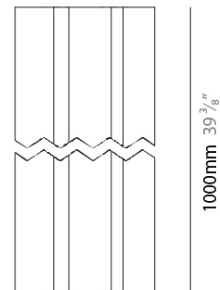

TRACK

STMR-4400-48V-WHI

base number

PROJECT

TYPE

SPECIFIER

QUANTITY

DATE

DESCRIPTION

4' Suspension Micro Round-Track - 48V - White

1. To build a product code in our configurator select the specify button on the base model # product page
2. To build a manual product code on this datasheet choose from the options listed below in blue font and add the suffix to the base model #

GENERAL

Partner: Prolicht

Division: Architectural

Installation: Track

PHYSICAL

Shape: Round

Diameter (mm): 26

Diameter (in): 1 ¹/₂"

Length (mm): 1219

Length (in): 48

Weight (kg): 0.850

Weight (lbs): 1.312

Fixture Finish: WHI

Fixture Material: Aluminum

ELECTRICAL

Driver Included: No

Constant Voltage (V): 60

RATINGS AND CERTIFICATIONS

Certified By: Certified for North American Standards

IP rating: IP20