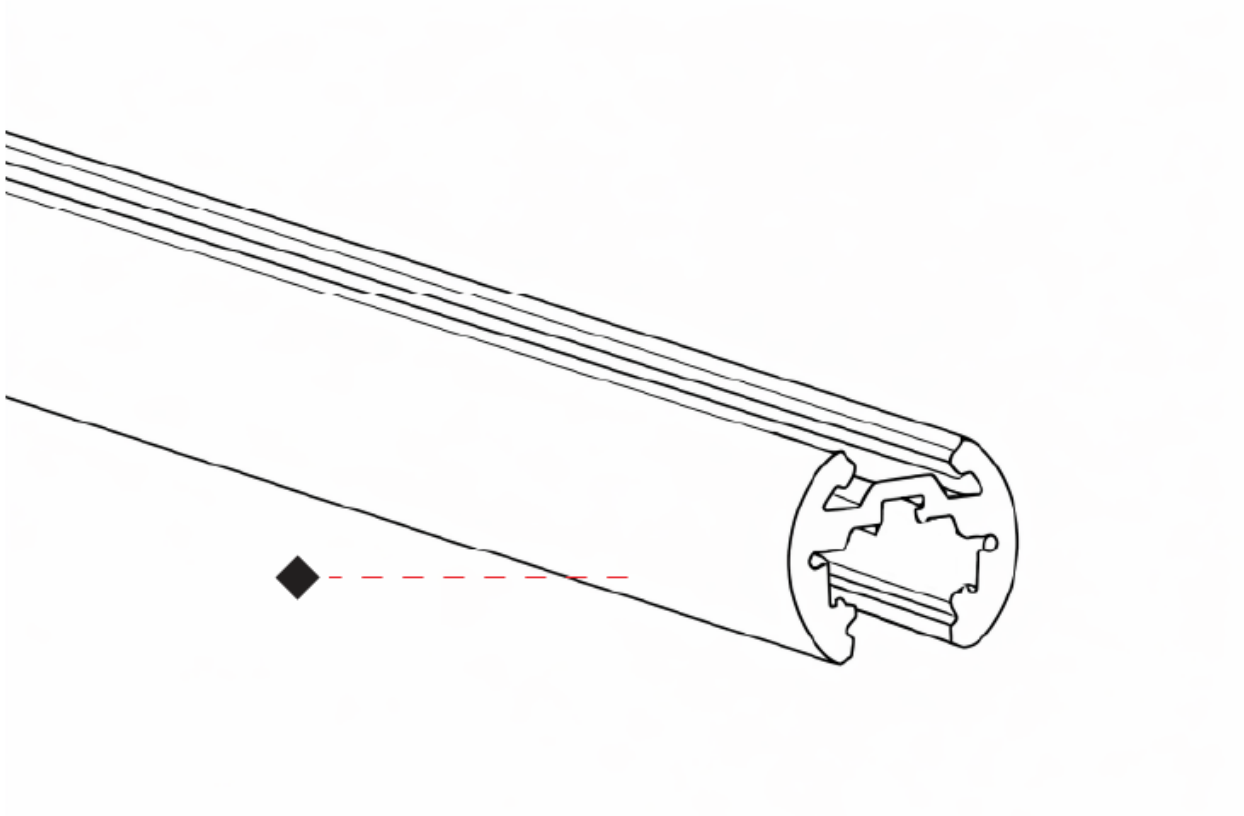

TRACK

STMR-4400-48V-WHI

PROJECT

TYPE

SPECIFIER

QUANTITY

DATE