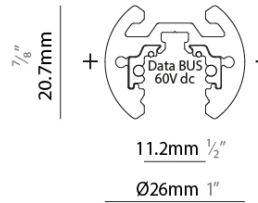

TRACK

STMR-4800-48V-BLK

base number

PROJECT

TYPE

SPECIFIER

QUANTITY

DATE

DESCRIPTION

8' Suspension Micro Round-Track - 48V - Black

1. To build a product code in our configurator select the specify button on the base model # product page
2. To build a manual product code on this datasheet choose from the options listed below in blue font and add the suffix to the base model #

GENERAL

Partner: Prolight

Division: Architectural

Installation: Track

PHYSICAL

Shape: Round

Diameter (mm): 26

Diameter (in): 1 ¹/₂"

Length (mm): 2438

Length (in): 96

Weight (kg): 1.7

Weight (lbs): 3.748

Fixture Finish: BLK

Fixture Material: Aluminum

ELECTRICAL

Driver Included: No

Constant Voltage (V): 60

RATINGS AND CERTIFICATIONS

Certified By: Certified for North American Standards

IP rating: IP20