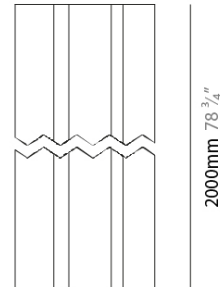

TRACK

STMR-4800-48V-BLK

base number

PROJECT

TYPE

SPECIFIER

QUANTITY

DATE

DESCRIPTION

8' Suspension Micro Round-Track - 48V - Black

1. To build a product code in our configurator select the specify button on the base model # product page
2. To build a manual product code on this datasheet choose from the options listed below in blue font and add the suffix to the base model #

GENERAL

Partner: Prolight

Division: Architectural

Installation: Track

PHYSICAL

Shape: Round

Diameter (mm): 26

Diameter (in): 1 ¹/₂"

Length (mm): 2438

Length (in): 96

Weight (kg): 1.7

Weight (lbs): 3.748

Fixture Finish: BLK

Fixture Material: Aluminum

ELECTRICAL

Driver Included: No

Constant Voltage (V): 60

RATINGS AND CERTIFICATIONS

Certified By: Certified for North American Standards

IP rating: IP20