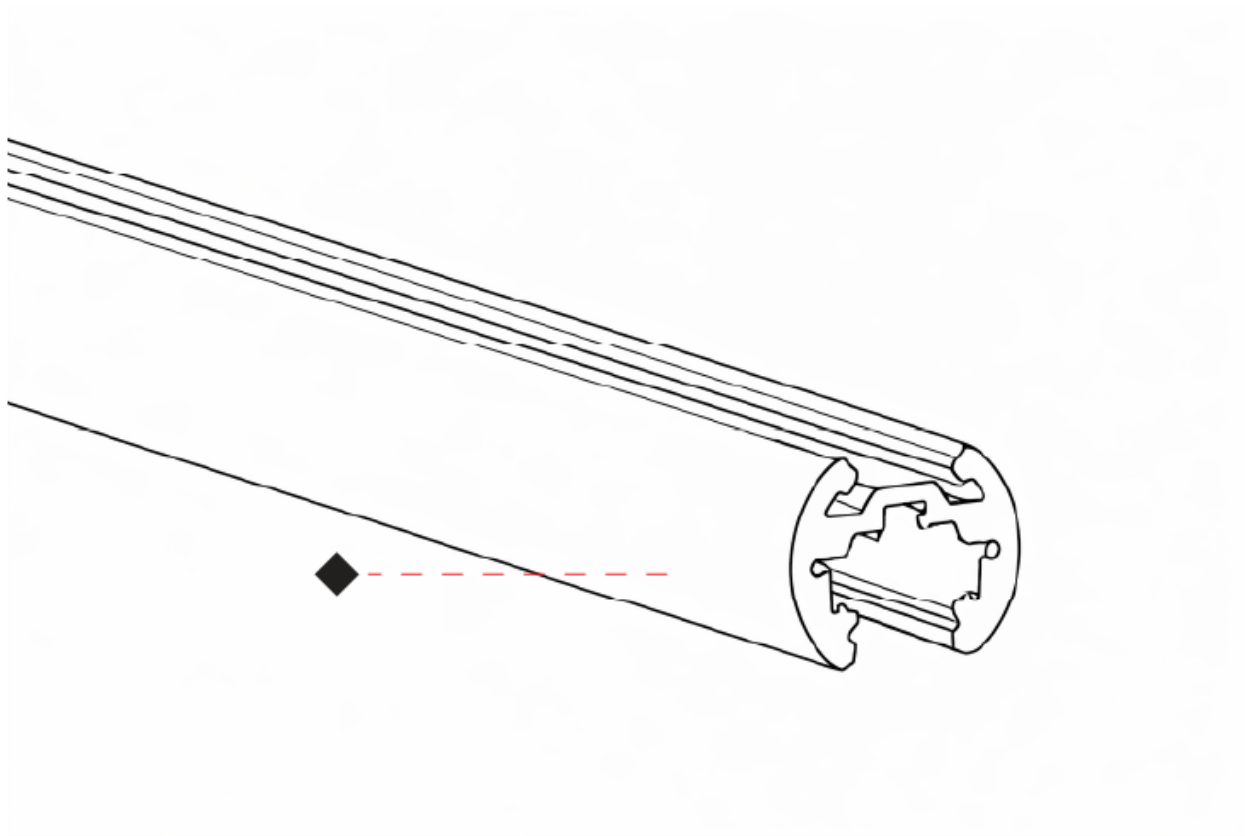

TRACK

STMR-4800-48V-BLK

PROJECT	_____
TYPE	_____
SPECIFIER	_____
QUANTITY	_____
DATE	_____