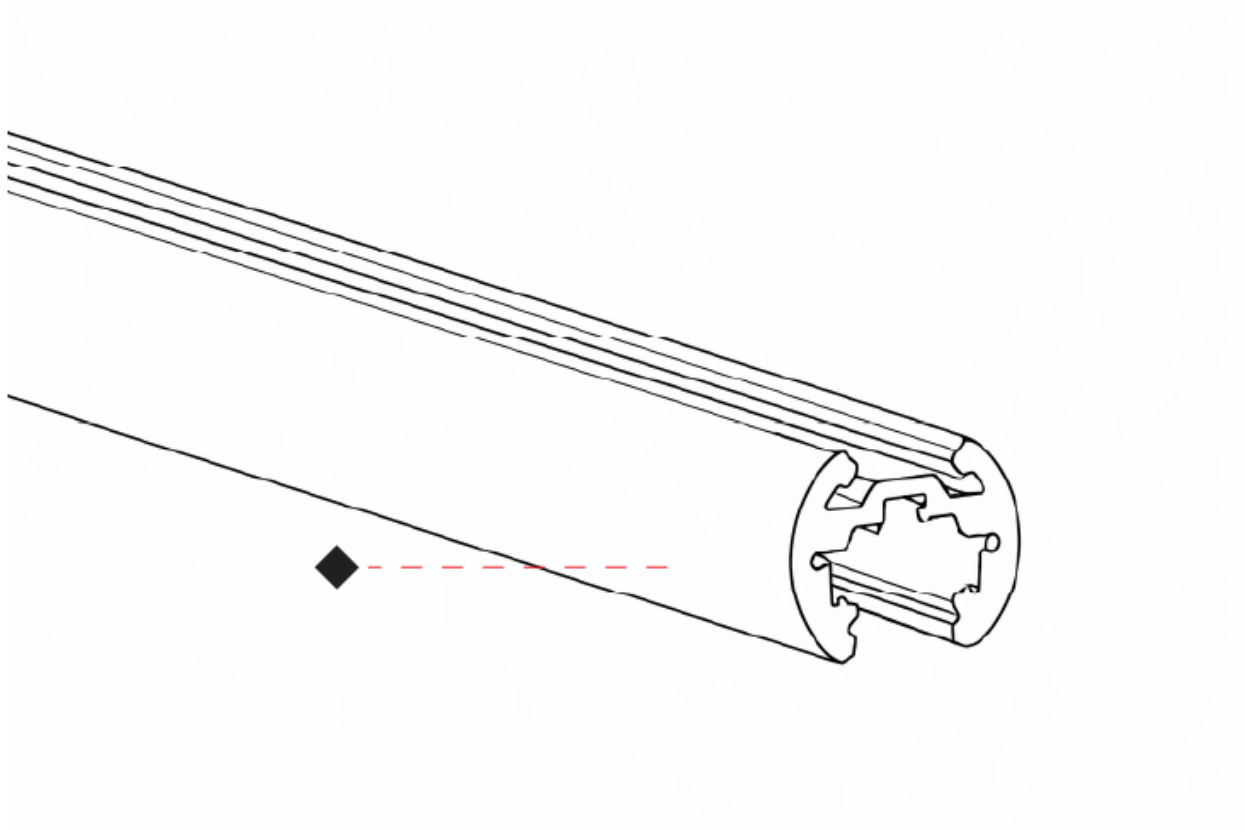

TRACK

STMR-4800-48V-BLK

PROJECT _____

TYPE _____

SPECIFIER _____

QUANTITY _____

DATE _____

A