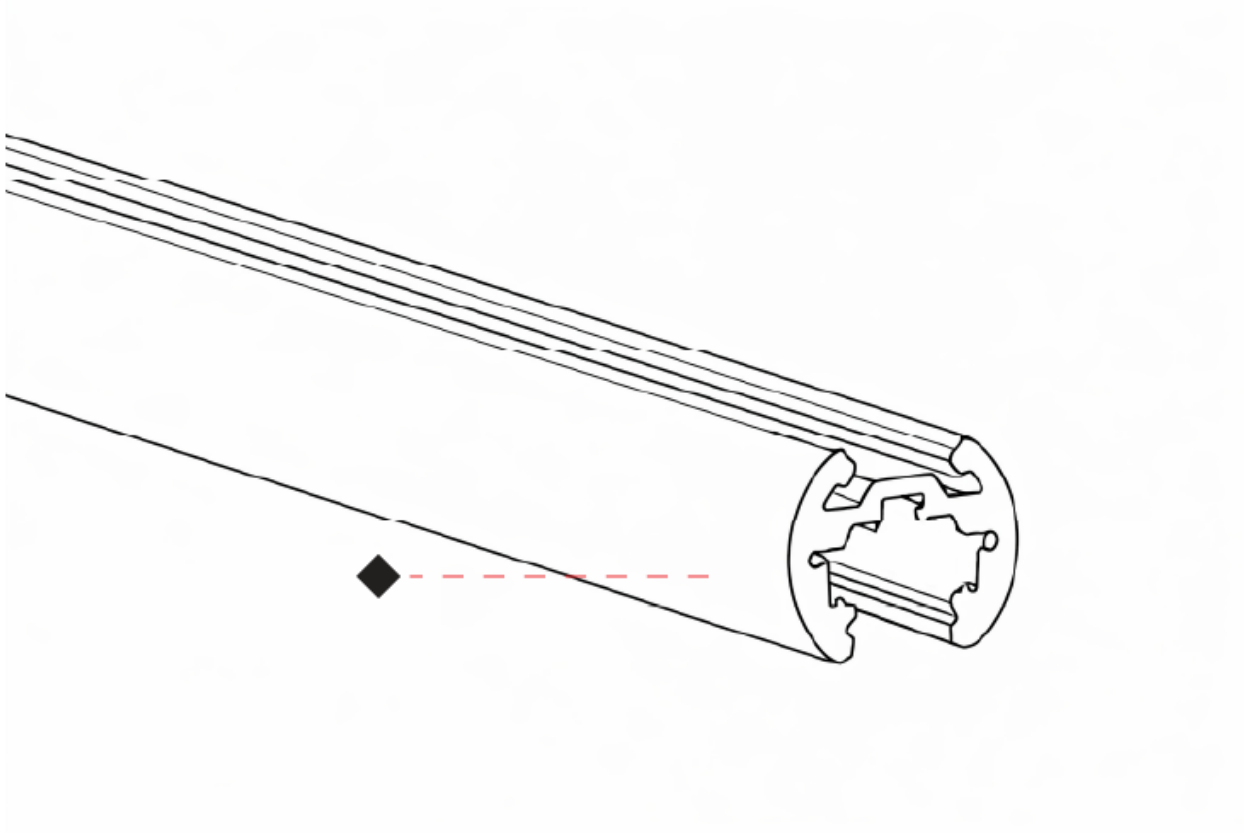

TRACK

STMR-4800-48V-WHI

PROJECT _____

TYPE _____

SPECIFIER _____

QUANTITY _____

DATE _____