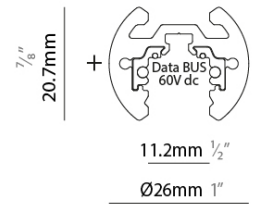

TRACK

STMR-4800-48V-WHI

base number

PROJECT	
TYPE	
SPECIFIER	
QUANTITY	
DATE	

DESCRIPTION

8' Suspension Micro Round-Track - 48V - White

1. To build a product code in our configurator select the specify button on the base model # product page
2. To build a manual product code on this datasheet choose from the options listed below in blue font and add the suffix to the base model #

GENERAL

Partner: Prolight
Division: Architectural
Installation: Track

PHYSICAL

Shape: Round
Diameter (mm): 26
Diameter (in): 1 ¹/₂"
Length (mm): 2438
Length (in): 96
Weight (kg): 1.7
Weight (lbs): 3.748
Fixture Finish: WHI
Fixture Material: Aluminum

ELECTRICAL

Driver Included: No
Constant Voltage (V): 60

RATINGS AND CERTIFICATIONS

Certified By: Certified for North American Standards
IP rating: IP20