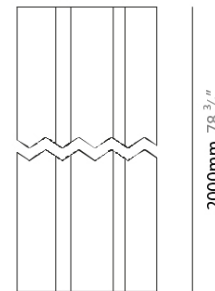

TRACK

STMR-4800-48V-WHI

base number

PROJECT	
TYPE	
SPECIFIER	
QUANTITY	
DATE	

DESCRIPTION

8' Suspension Micro Round-Track - 48V - White

1. To build a product code in our configurator select the specify button on the base model # product page
2. To build a manual product code on this datasheet choose from the options listed below in blue font and add the suffix to the base model #

GENERAL

Partner: Prolight
Division: Architectural
Installation: Track

PHYSICAL

Shape: Round
Diameter (mm): 26
Diameter (in): 1 ¹/₂"
Length (mm): 2438
Length (in): 96
Weight (kg): 1.7
Weight (lbs): 3.748
Fixture Finish: WHI
Fixture Material: Aluminum

ELECTRICAL

Driver Included: No
Constant Voltage (V): 60

RATINGS AND CERTIFICATIONS

Certified By: Certified for North American Standards
IP rating: IP20